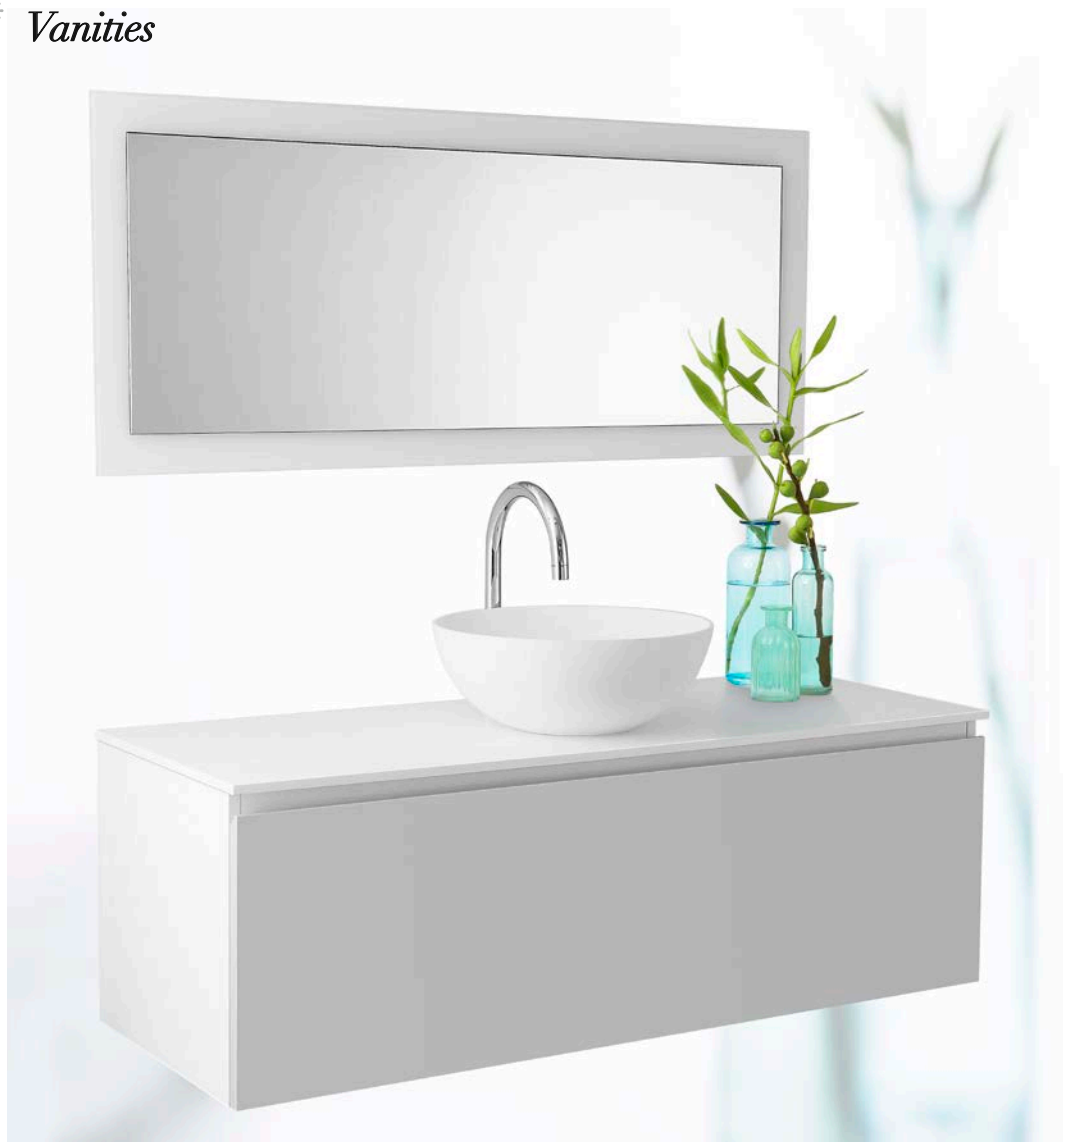

Classic 1200 with Outline 1200 mirror

Classic

Classic Vanity 900, 1200 Wall Hung

White gloss polyurethane cabinet with light grey gloss drawer front. 12mm Solid Surface top + circular Solid Surface countertop basin.

An appealing example of contemporary design, the wall hung Classic vanity features clean lines in harmony with high-quality finishes. The Classic's light grey drawer front and organically shaped basin really make this vanity a stand-out.

STORAGE:

Generous storage is provided in one large drawer running the full length of the cabinet.

DIMENSIONS:

- 900 W x 460 D x 395mm H
- 1200 W x 460 D x 395mm H

Classic 900 I/N 4844198
Classic 1200 I/N 4844199