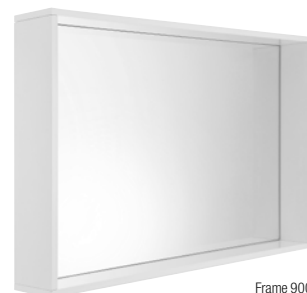

Frame 900

Frame

Frame Mirror

600, 750, 900, 1200

White gloss polyurethane frame + mirror

Not just a bathroom essential, a mirror really completes the look and feel of a bathroom. Frame is a stylish bathroom mirror choice, featuring a contemporary white gloss continuous box frame in the polyurethane finish used on the cabinets of all CIBO vanities.

DIMENSIONS:

* 600 W x 140 D x 600mm H

* 750 W x 140 D x 600mm H

* 900 W x 140 D x 600mm H

* 1200 W x 140 D x 600mm H

Frame Mirror 600 I/N 4844163

Frame Mirror 750 I/N 4844164

Frame Mirror 900 I/N 4844165

Frame Mirror 1200 I/N 4844166