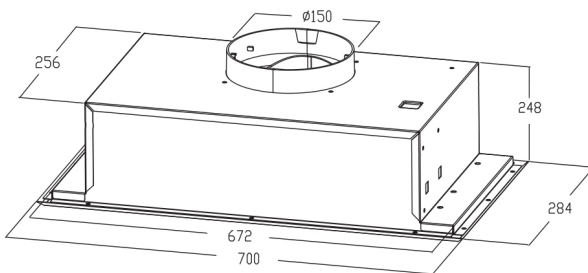

## Model: RHUC91

- Fixed undermount
- Finished in stainless steel
- Performance up to 650m<sup>3</sup>/h
- Noise 49 dbA
- Ø air output 150mm
- 2 LED lamps
- Aluminium grease filters
- 3 speed rotary dial controls
- Optional carbon filters available for recirculating installation