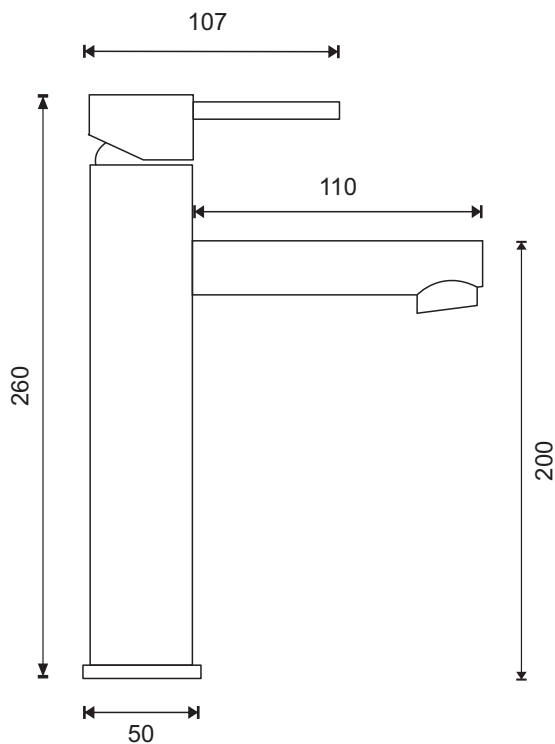

AZZURRA

BATHROOM FURNITURE

FRANC SLM TOWER BASIN

Description :

Single lever tower basin mixer

Model No: 38311102Z2S

WELS: 6 Star / 4.5 lpm

Cartridge: Kerox Ceramic Disc 35mm

Finish: Polished Chrome

Weight: 2.5kg

Warranty: Refer to Website

Catalogue & technical specifications available at www.azzurra.com.au