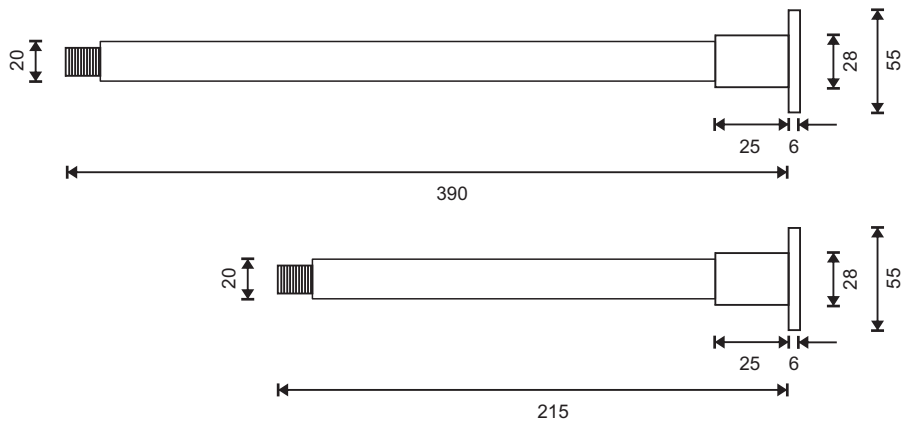

AZZURRA

BATHROOM FURNITURE

OVERHEAD SHOWER CEILING ARMS

Round Ceiling Arms - Franc 991301C & 991301-20C

Square Ceiling Arms - Titan 991302C & 991302-20C