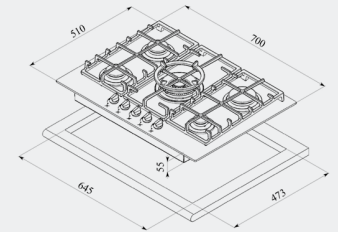

CGG705WFFC

70cm, Gas on Glass Cooktop incl. Wok

BLANCO

Model Code

CGG705WFFC

Description

70cm, 5 Burner Gas Cooktop including centre Wok burner

Accessories

- Wok Support Trivet

Warranty

BLANCOCare™ 2 years parts & labour

Specifications

Dimensions:	700W x 510D x 55H (mm)
Cut-out size:	645W x 473D (mm)
Power Cord:	240V 10Amp for auto ignition
Power Cord Length:	1.8 meters
Suitable for Natural Gas & Propane	
Pressure (kPa):	Natural Gas: 1.00kPa U-LPG: 2.75kPa
Gas Entry Point:	Rear right hand side