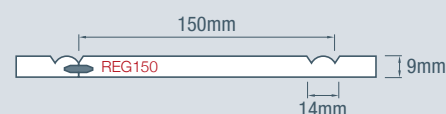

Profile

Note: Profile runs the length of the panel.