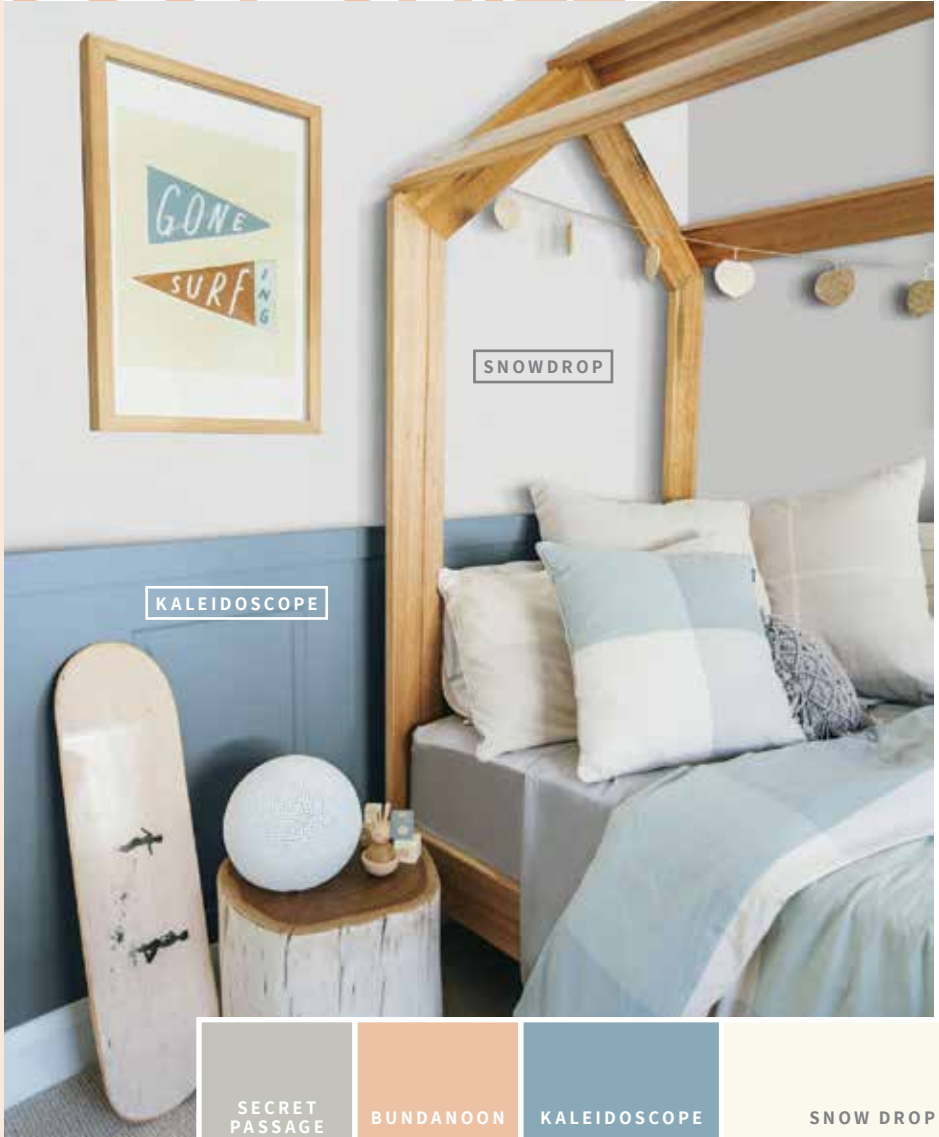

JUST CHILL

SNOWDROP

KALEIDOSCOPE