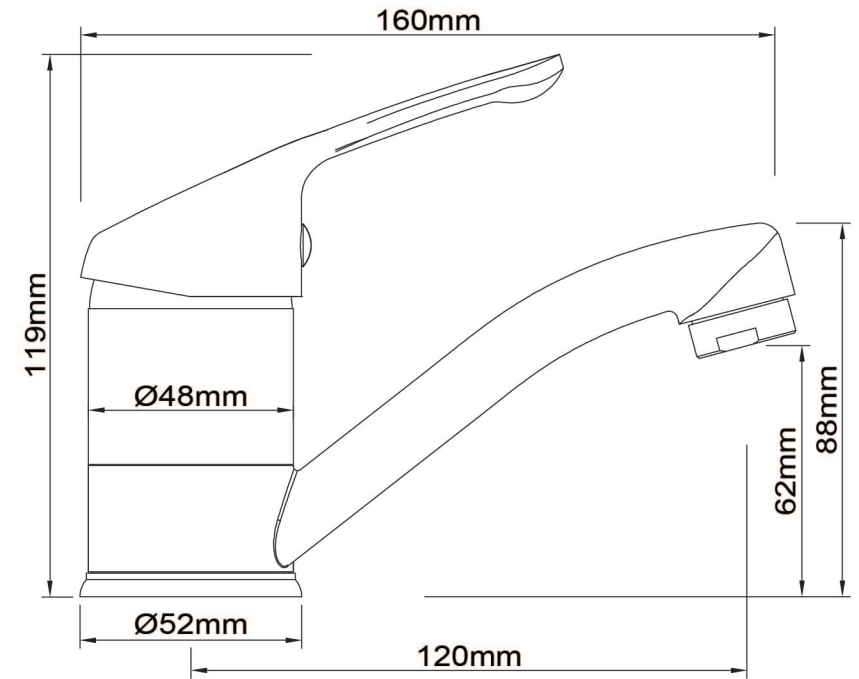

Mondella

CADENZA
CURVY CHIC

Cadenza SWIVEL BASIN MIXER

- 40mm Cartridge.
- Manufactured to Australian Standards AS/NZS3718, WMKA21979 DR ApprovaMark.
- Fitted with Approved Water Saving Devices. WELS Lic no.1101.

Item Number
5003380

AS/NZS3718
WMKA21979 DR
ApprovaMark

10
YEAR
WARRANTY