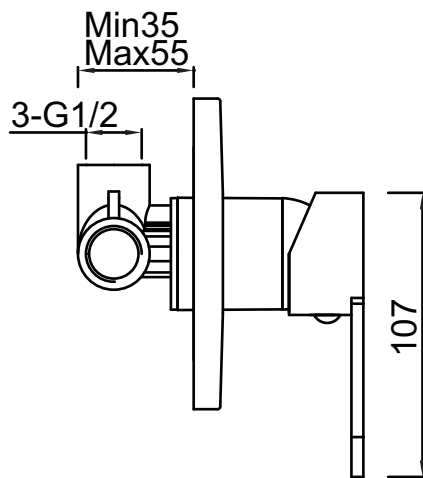

ISIS INWALL SLM BATH OR SHOWER

Description :

Bath or shower mixer with concealed face plate seal

Model No: OK-118900107

Cartridge: Ceramic Disc 35mm

Finish: Polished chrome

Weight: 0.76kg

Warranty: Refer to Website