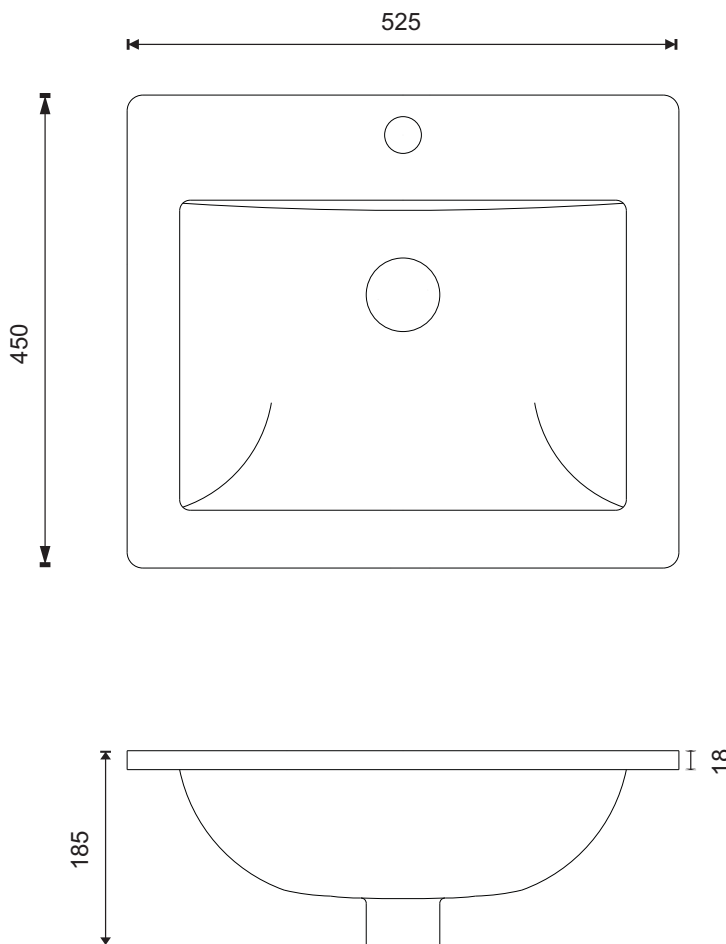

RETTANGOLO 530 INSET BASIN

Description :

Inset ceramic basin with overflow.

Model No: OK1501

Colour: White

Tap Holes: 1

Waste Outlet: 32mm

Overflow: Internal with polished chrome dress ring

Options: Brass / Chrome Popup 32mm Plug & Waste

Weight: 10kg

Warranty: Refer to Website

Catalogue & technical specifications available at www.azzurra.com.au

Products may vary +/-5mm from those dimensions shown in the illustration