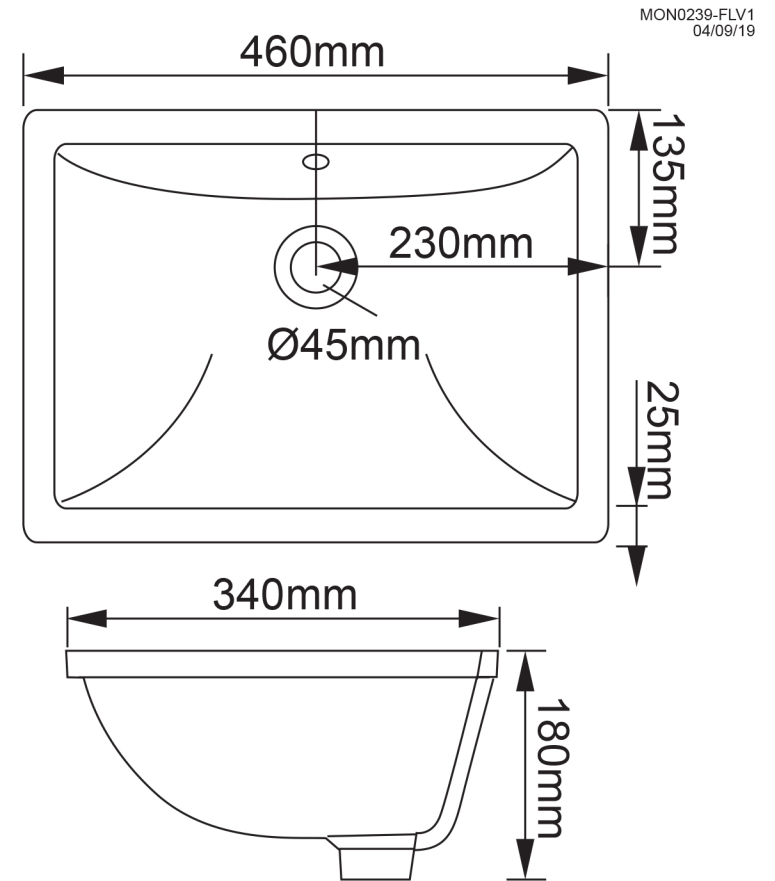

Mondella

ROCOCO
SQUARE FLAIR

ROCOCO

WHITE
RECTANGULAR UNDER
COUNTER BASIN

460mm W x 340mm D x 180mm H

Vitreous china

Overflow with chrome insert

Suits 32mm waste (not included)

Item Number: 4822878
MON0239

10 YEAR WARRANTY*

† Vitreous China items are subject to manufacturing tolerances and could vary in size from batch to batch. It is industry accepted that a variance of ± 5 mm is considered normal. It is recommended to have the Vitreous China item on hand prior to any setout work.

** Refer to www.mondella.com.au for full warranty details*

All dimensions in millimetres (mm) and subject to manufacturing tolerances.