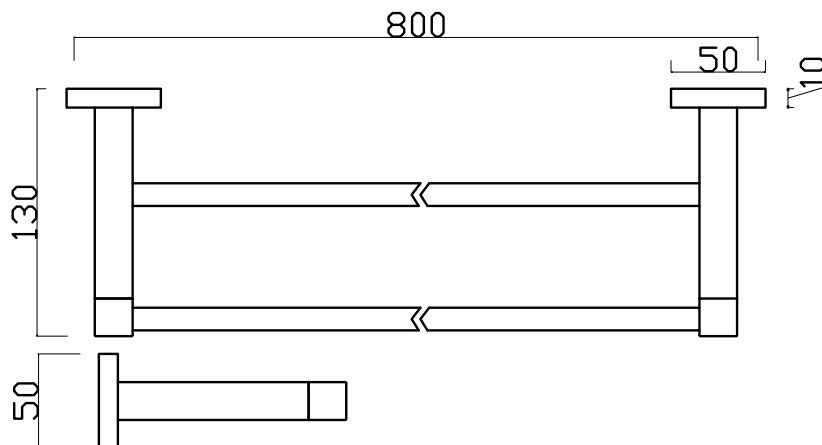

AZZURRA

BATHROOM FURNITURE

18 SERIES DOUBLE TOWEL RAILS 600mm & 800mm

Model No: 18112 (600) & 18112-1 (800)

Finish: Polished Chrome on Brass

Wall Fixing: 2 Point - dual fix

Weight: 0.85 Kg(600) 1.2Kg (800)

Warranty: Refer to Website