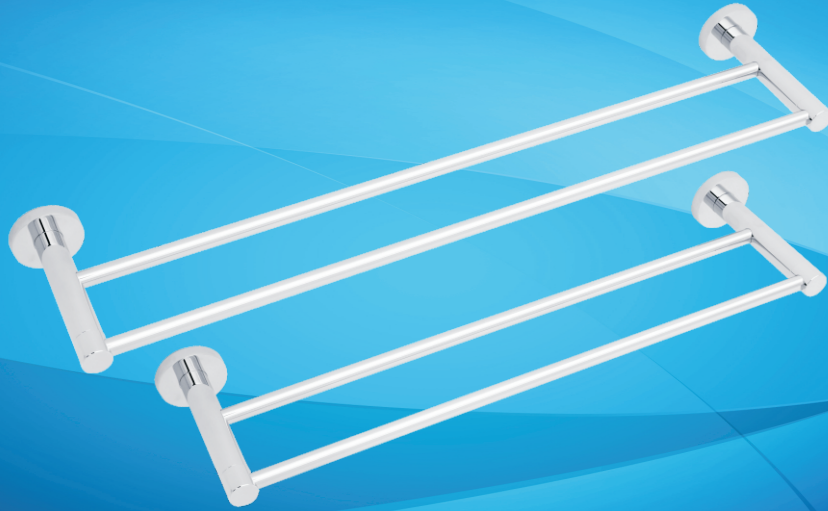

AZZURRA

BATHROOM FURNITURE

18 SERIES DOUBLE TOWEL RAILS 600mm & 800mm

Model No: 18112 (600) & 18112-1 (800)

Finish: Polished Chrome on Brass

Wall Fixing: 2 Point - dual fix

Weight: 0.85 Kg(600) 1.2Kg (800)

Warranty: Refer to Website