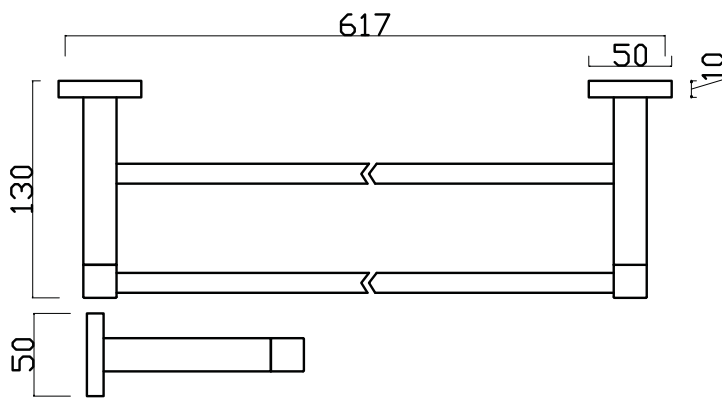

AZZURRA

BATHROOM FURNITURE

18 SERIES DOUBLE TOWEL RAILS 600mm & 800mm

Model No: 18112 (600) & 18112-1 (800)

Finish: Polished Chrome on Brass

Wall Fixing: 2 Point - dual fix

Weight: 0.85 Kg(600) 1.2Kg (800)

Warranty: Refer to Website