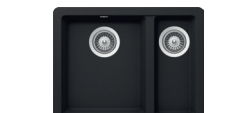

QN-150B (ONYX-BLACK) | F/L 5090551
QN-150W (ALPINA-WHITE) | F/L 5090552
Schock Quadro 1 & 1/2 Bowl
Inset/Undermount
L550MM x W430MM
DEPTH 5 130MM | L 200MM