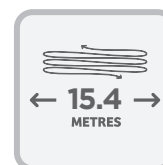

Classic Cream model shown

Unit Line

- ✓ 100% Australian Made using Australian materials and labour
- ✓ Cords are easily tightened using Patented Tension Lock
- ✓ Perfect for a small courtyard, apartment, balcony, garage, verandah or carport
- ✓ Pre-assembled side arms allow for easy DIY
- ✓ Front bar length may be reduced during installation to fit smaller space
- ✓ Lines are spaced 65mm apart
- ✓ Assembled dimensions: 1400mm x 935mm x 240mm
- ✓ Carton dimensions: 1550mm x 230mm x 65mm

SUITS 1-2 PEOPLE

CORD LENGTH

AREA REQUIRED

DIMENSIONS

WEIGHT

NUMBER OF LINES

EASILY FOLDS DOWN FLAT

AVAILABLE SEPARATELY