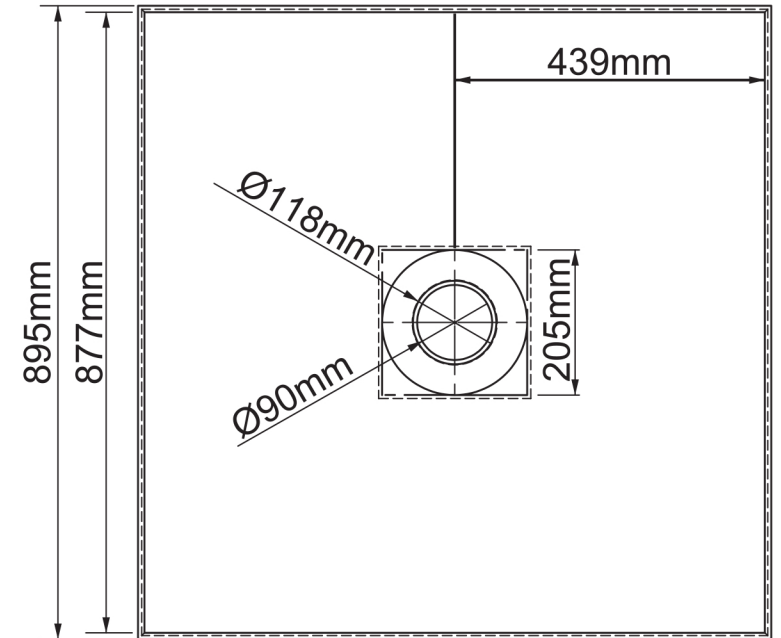

## RUMBA

**BLACK**  
SHOWER TILE TRAY SQUARE

**895mm L x 895mm W x 60mm H**

**Easy installation - ready to tile over**

**Centre outlet**

**Self supporting**

**Durable SMC (sheet moulding compound) construction**

Item Number: 4890717  
MON0606

**10**  
**YEAR**  
**WARRANTY\***

MON0606-FLV3  
26/02/20

\* refer to [www.mondella.com.au](http://www.mondella.com.au) for full warranty details

All dimensions in millimetres (mm) and subject to manufacturing tolerances.