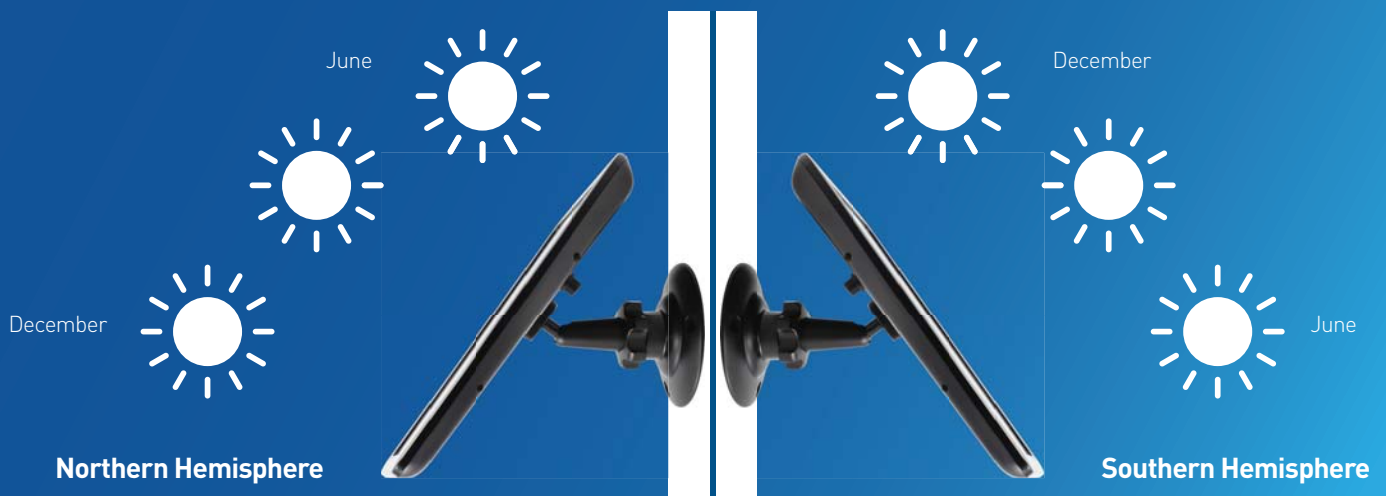

Solar Panel

For the Smart Security Camera

Weatherproof

Mount outside in any conditions

Adjustable Bracket

Adjust the angle to receive maximum sunlight

Swann's Solar Panel is the perfect accessory for your Smart Security Camera. Simply connect the Camera via the included USB Charging Cable to the panel & after exposure to direct sunlight the Camera's battery will be charged & ready to operate. It's security made smarter by the sun!

Perfect for the outdoors

SWWHD-INTSOL

See more at www.swann.com

Solar Panel

For the Smart Security Camera

Never worry about re-charging again!

Solar Panel

For the Smart Security Camera

What's in the box?

- Outdoor Solar Panel
- Mounting Bracket
- Charging Cable 10ft/3m
- Mounting Screws & Accessories
- Quick Start Guide

Optimize the output of your Solar Panel

- Ideally, place your Solar Panel in different locations during summer & winter
- Wipe clean the panel of any debris or dust collected, every other month