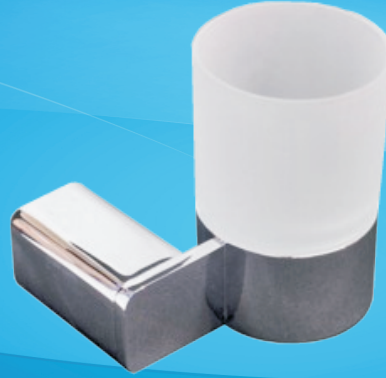

62 SERIES GLASS TUMBLER WITH HOLDER

Model No: 6261.84

Finish: Polished Chrome on Brass
Safety Glass-opaque

Wall Fixing: 2 Point - dual fix

Weight: 0.6Kg

Warranty: Refer to Website

Catalogue & technical specifications available
at www.azzurra.com.au