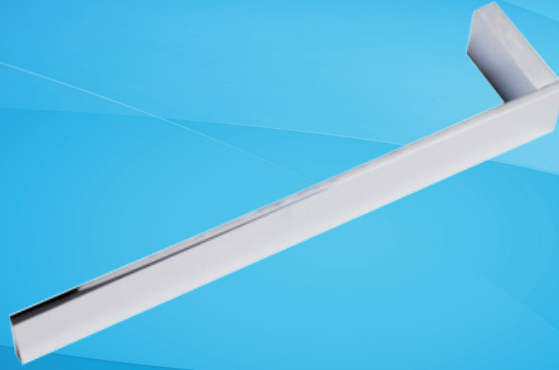

AZZURRA

BATHROOM FURNITURE

64 SERIES TOWEL BAR 300mm

Model No: 6430.84

Finish: Polished Chrome on Brass

Wall Fixing: 1 Point - dual fix

Weight: 0.3Kg

Warranty: Refer to Website