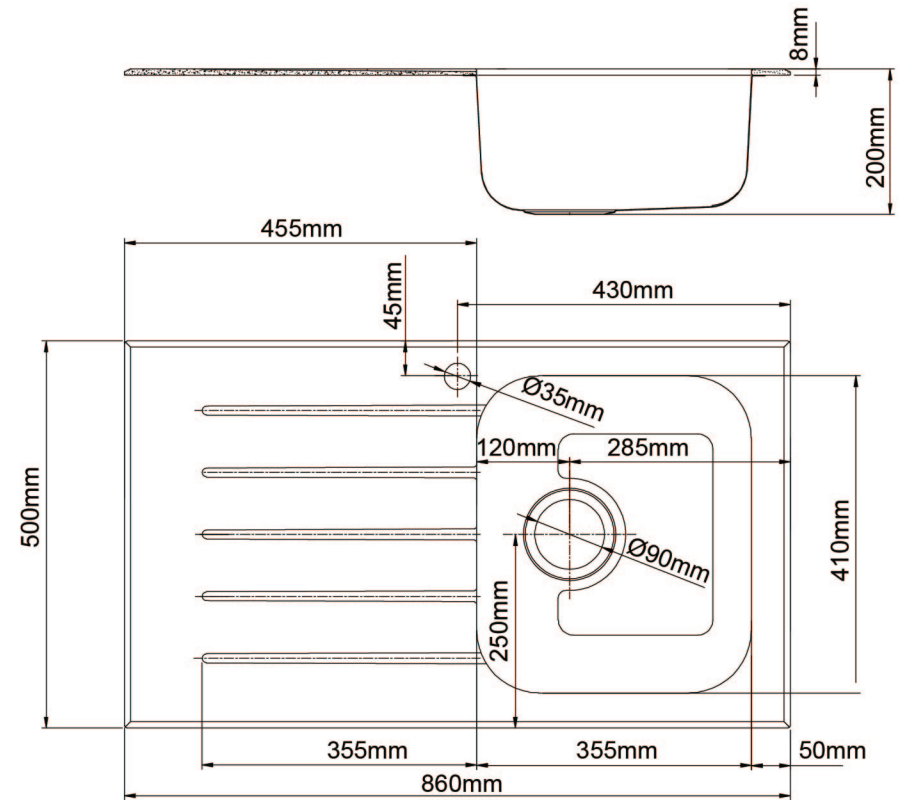

Mondella

CONCERTO
SLEEK EDGE

Concerto GLASS SINGLE BOWL SINK WITH DRAINER - L/H BOWL, BLACK

- 860mm L x 500mm W x 200mm D.
- Grade 304 Stainless Steel - 0.8mm.
- 8mm Tempered Glass.
- Inset.
  - 1 Strainer Basket.
  - Installation Instructions.

Item Number
5090446

10
YEAR
WARRANTY*