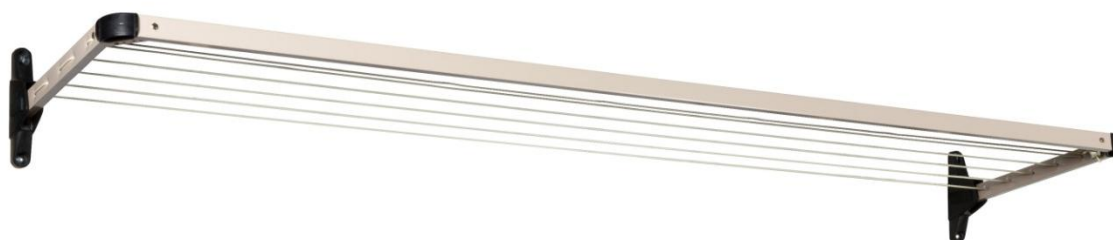

# Fold Down Clotheslines

## Daytek Slim Fold Down Clothesline

At only 560mm deep in the up position the Daytek Slim Fold Down clothesline is designed for applications where the available space is too narrow to take a standard fold down such as balconies or narrow passageways between a house and side fence. The Daytek Slim Fold Down has all the same features as the Daytek Single Fold Down, including the Australian Good Design Award lift and lock wall bracket, only with shorter side arms and less line space.

### Standard Colours:

Bark  
A02840375  
4510475

Iron Grey  
A02840379  
4510479

## Features & Benefits

- High tensile steel tube for maximum strength
- Galvanised and powder coated for corrosion resistance
- One piece front bar
- 6 Lines; 13 metres of hanging space
- Unique lift and lock mechanism
- 10 year structural warranty\*