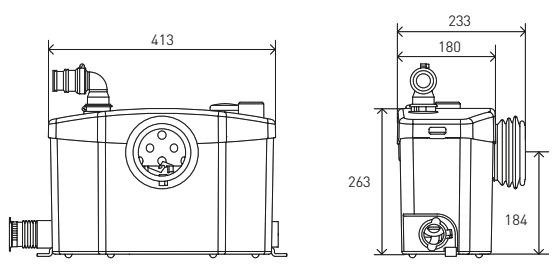

SANIPRO

SA 96

SANIPRO is the perfect option for installing a toilet, hand basin, and shower.

2 YEAR WARRANTY

Super quiet

POSSIBLE CONNECTIONS

WC, vanity basin, shower;

VERTICAL PUMPING HEIGHT

Up to 5m

HORIZONTAL PUMPING DISTANCE

Up to 100m (refer to pumping graph below)

RECOMMENDED DISCHARGE PIPE DIAMETER

20mm uPVC Pressure Pipe

NORMAL OPERATING TEMPERATURE

35°C

ELECTRICAL POWER SUPPLY

220-240V / 50Hz

MOTOR POWER RATING

400W

OVERALL MEASUREMENTS (W x H x D)

413 x 263 x 180mm

ACCESSORIES

- Factory pre mounted non return valve (supplied)
- Can be equipped with SaniAlarm (sold separately) (Isolation valve not supplied)

All horizontal pipework requires a minimum of 1:100 fall

FLOW RATE PERFORMANCE

PUMPING DISTANCE PERFORMANCE

Increase size of horizontal run by one pipe size after 5m