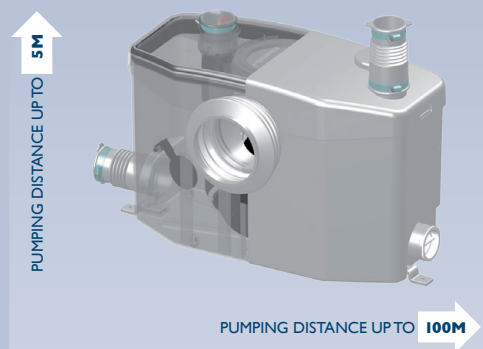

SANIPRO

SA 96

SANIPRO is the perfect option for installing a toilet, hand basin, and shower.

2 YEAR WARRANTY

Super quiet

POSSIBLE CONNECTIONS

WC, vanity basin, shower;

VERTICAL PUMPING HEIGHT

Up to 5m

HORIZONTAL PUMPING DISTANCE

Up to 100m (refer to pumping graph below)

RECOMMENDED DISCHARGE PIPE DIAMETER

20mm uPVC Pressure Pipe

NORMAL OPERATING TEMPERATURE

35°C

ELECTRICAL POWER SUPPLY

220-240V / 50Hz

MOTOR POWER RATING

400W

OVERALL MEASUREMENTS (W x H x D)

413 x 263 x 180mm

ACCESSORIES

- Factory pre mounted non return valve (supplied)
- Can be equipped with SaniAlarm (sold separately) (Isolation valve not supplied)