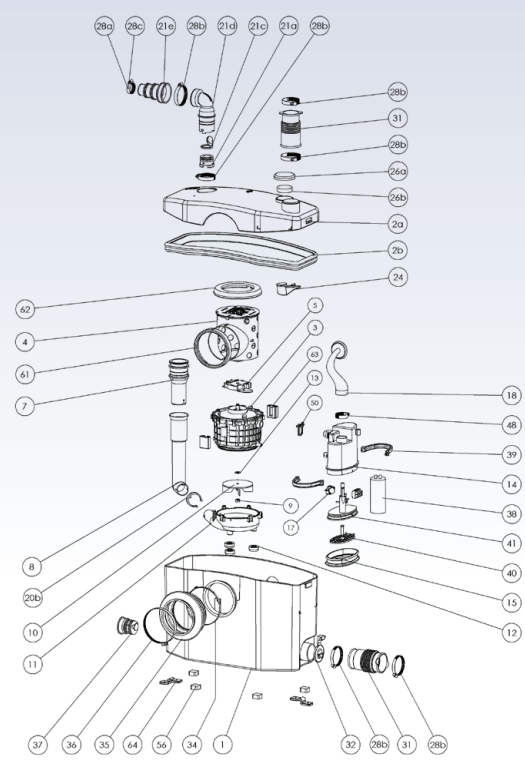

SANIPRO

SA 96

SANIPRO is the perfect option for installing a toilet, hand basin, and shower.

2 YEAR WARRANTY

Super quiet

POSSIBLE CONNECTIONS

WC, vanity basin, shower;

VERTICAL PUMPING HEIGHT

Up to 5m

HORIZONTAL PUMPING DISTANCE

Up to 100m (refer to pumping graph below)

RECOMMENDED DISCHARGE PIPE DIAMETER

20mm uPVC Pressure Pipe

NORMAL OPERATING TEMPERATURE

35°C

ELECTRICAL POWER SUPPLY

220-240V / 50Hz

MOTOR POWER RATING

400W

OVERALL MEASUREMENTS (W x H x D)

413 x 263 x 180mm

ACCESSORIES

- Factory pre mounted non return valve (supplied)
- Can be equipped with SaniAlarm (sold separately) (Isolation valve not supplied)

All horizontal pipework requires a minimum of 1:100 fall

FLOW RATE PERFORMANCE

PUMPING DISTANCE PERFORMANCE

Increase size of horizontal run by one pipe size after 5m