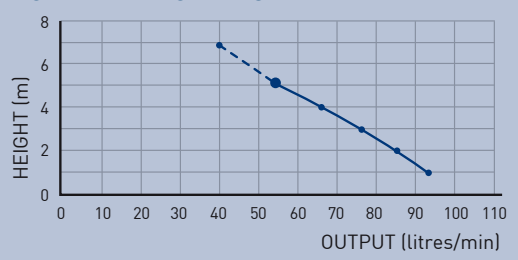

Up to 5m

HORIZONTAL PUMPING DISTANCE

Up to 100m (refer to pumping graph below)

RECOMMENDED DISCHARGE PIPE DIAMETER

20mm uPVC Pressure Pipe

NORMAL OPERATING TEMPERATURE

35°C

ELECTRICAL POWER SUPPLY

All horizontal pipework requires a minimum of 1:100 fall

FLOW RATE PERFORMANCE

PUMPING DISTANCE PERFORMANCE

Increase size of horizontal run by one pipe size after 5m