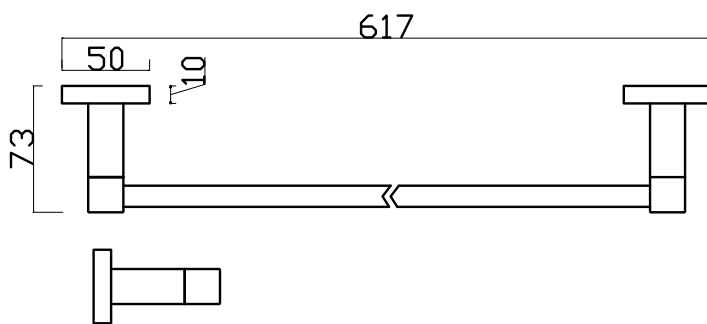

AZZURRA

BATHROOM FURNITURE

18 SERIES SINGLE TOWEL RAILS 600mm & 800mm

Model No: 18111 (600) & 18111-1 (800)

Finish: Polished Chrome on Brass

Wall Fixing: 2 Point - dual fix

Weight: 0.65 Kg(600) 0.75Kg (800)