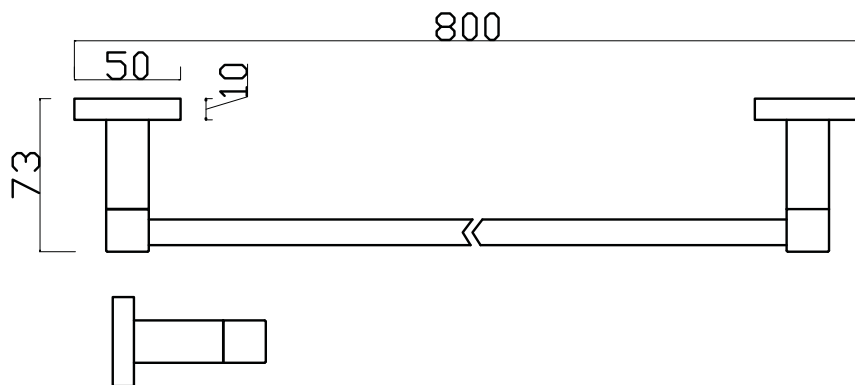

AZZURRA

BATHROOM FURNITURE

18 SERIES SINGLE TOWEL RAILS 600mm & 800mm

Model No: 18111 (600) & 18111-1 (800)

Finish: Polished Chrome on Brass

Wall Fixing: 2 Point - dual fix

Weight: 0.65 Kg(600) 0.75Kg (800)