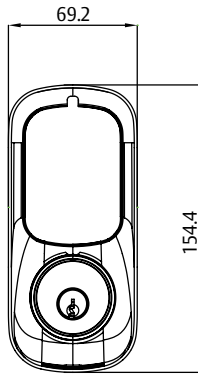

Assure Lock®

Exterior

Interior