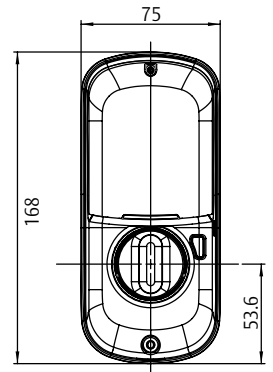

Assure Lock® Keyless

Exterior

Interior