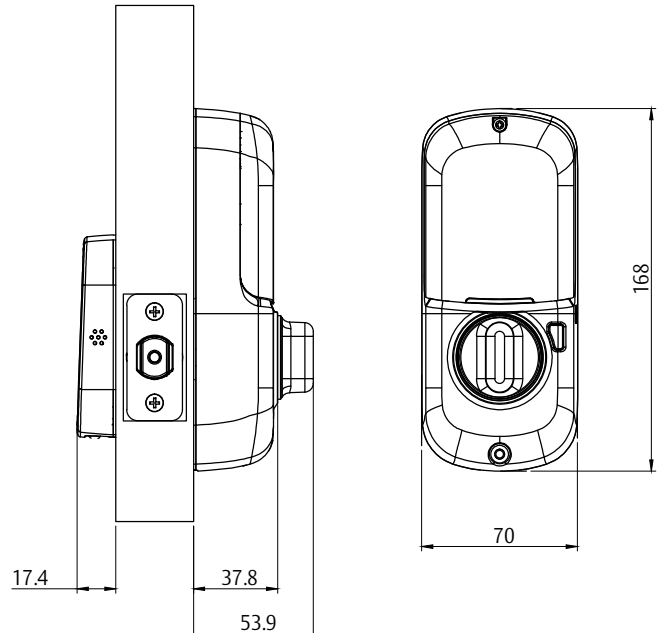

Description	Part Number
Yale Assure Lock SL Satin Chrome	YRD256NRSC
Yale Assure Lock SL Apple Satin Chrome	YRD256-iM1-SC