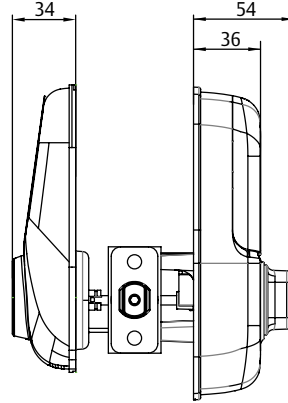

Assure Lock®

Exterior

Interior