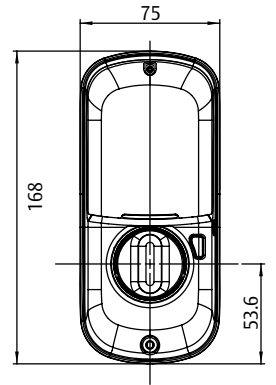

Assure Lock®

Exterior

Interior