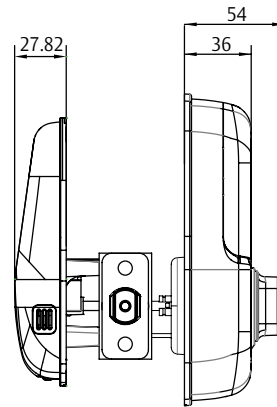

Assure Lock® Keyless

Exterior

Interior