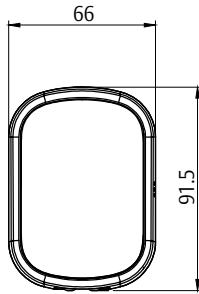

Description	Part Number
Yale Assure Lock SL Satin Chrome	YRD256NRSC
Yale Assure Lock SL Apple Satin Chrome	YRD256-iM1-SC