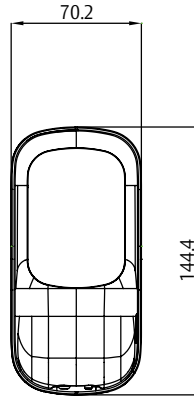

Assure Lock® Keyless

Exterior

Interior