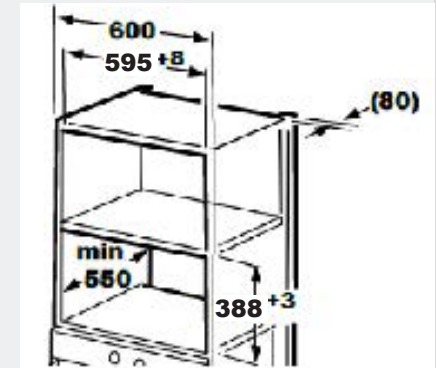

Specifications

Method of installation:

Dimensions:

Colour:

Capacity:

Cooking Uniformity:

Net Weight:

Power Levels:

Electrical connection:

Output Microwave:

Power Microwave:

Power Convection:

Power Consumption:

Cooking Time:

Clock:

Display:

Built-in or Under bench - please see manual for installation methods

Outside (exterior) 388H x 595W x 550Dmm
Stainless steel exterior and cavity

32 Litres

Turntable System

Approx. 22.1 kg

10

10 amp, 3 pin plug supplied

1000W

1550W

2300W

230-240V 50Hz, 1450W

99 minutes max

12/24 Hour Clock

Digital red LED

Microwave must be installed at a min. height of 85cm above floor.

NOTE: Measurements are within 2-3mm factory tolerance. It is essential to check dimensions of physical product before cutting out for installation and to refer to the manual for installation requirements. The drawing relates to the proudmount dimensions above.

*Due to continual product development the information provided is not final and may be subject to change.