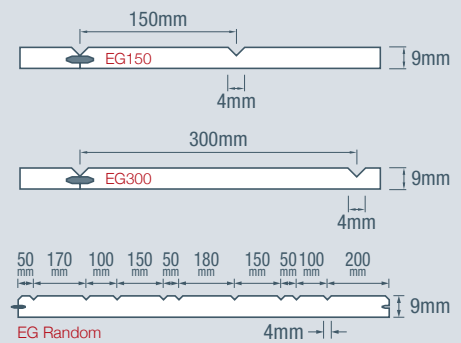

Product features:

- Made in Australia using all Australian grown species
- Consistent board surface, no knot holes, splitting or splinters
- Features decorative profile to product face
- Hidden tongue & groove *easyjoin* system

Profiles

Note: Profile runs the length of the panel.

Thickness	Length	Width	EG150 Product Code	EG300 Product Code	EG Random Product Code	Application	Features	Options
9mm	2400mm	1200mm	G09MR24-150	G09MR24-300	G09MR24-RAN	GP	PR EJ	SO FR
9mm	3000mm	1200mm	G09MR30-150	G09MR30-300	G09MR30-RAN	GP	PR EJ	SO FR
9mm	3600mm	1200mm	G09MR36-150	G09MR36-300	G09MR36-RAN	GP	PR EJ	SO
9mm	4500mm	1200mm	G09MR45-150	G09MR45-300	G09MR45-RAN	GP	PR EJ	