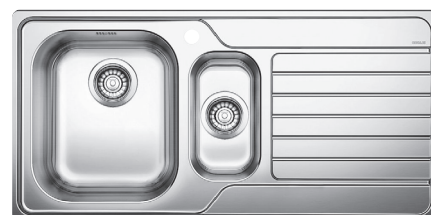

Product Size: 860w x 500d mm
Bowl: 180h mm
24 Litres

Right hand bowl also available

60cm Cabinet

DINAS 6 S
Stainless Steel

L: 0038521 R: 0038522

EXCLUSIVE

Product Size: 1000w x 500d mm
Bowl: 180/140h mm
24/6 Litres

Right hand bowl also available

Sink installation key

These symbols denote the installation type available in the SILGRANIT™ sink collection.

- Inset

- Inset and Flushmount

- Undermount

40cm Cabinet

ANDANO 340-U
Stainless Steel