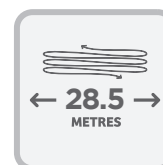

Classic Cream model shown

Standard

- ✓ 100% Australian Made using Australian materials and labour
- ✓ Cords are easily tightened using Patented Tension Lock
- ✓ Large single folding frame suitable for a large family
- ✓ Pre-assembled side arms allow for easy DIY
- ✓ Front bar length may be reduced during installation to fit smaller space
- ✓ Graduated line spacing allows for a variety of washing: wide spaces 130mm, narrow spaces 65mm
- ✓ Assembled dimensions: 2490mm x 1500mm x 240mm
- ✓ Carton dimensions: 1550mm x 230mm x 65mm

SUITS 1-4 PEOPLE

CORD LENGTH

AREA REQUIRED

DIMENSIONS

WEIGHT

NUMBER OF LINES

EASILY FOLDS DOWN FLAT

AVAILABLE SEPARATELY