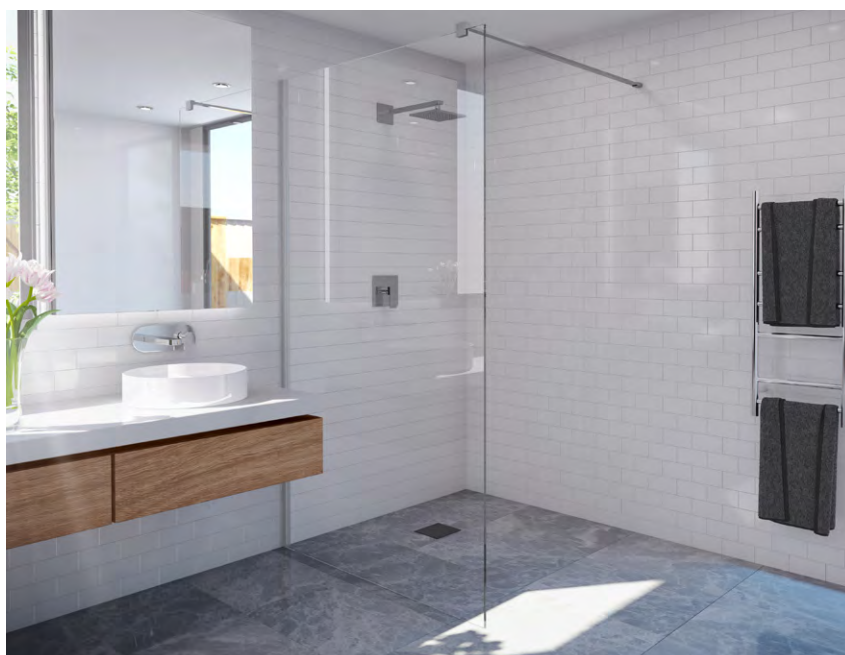

Shower panel installation

Shower panels are designed to fit straight onto a tiled floor or a Luna shower base.

M Series

Shower Panel

The ultimate in bathroom luxury and design, the M Series Shower Panel presents two great designs – freestanding; supported by two chrome braces so it can be placed anywhere in the bathroom or the wall-fixed panel which sits up against a wall and is available in three different sizes.

1150 x 2000

Shower Brace (mm)

1150 (can be cut down to size)

Screens are adjustable at the wall to a further $\pm 8\text{mm}$ from sizes above

Features

- EZI Clean coating
- Easy to install
- Concealed fixtures
- Corrosion resistant fittings and fixtures
- 10mm toughened glass
- Designed to fit straight onto a tiled floor or Luna shower base
- Available in chrome

Freestanding M Series Panel

Wall Fix M Series Panel

Lavano

Curved Sliding Shower Screen/System

Decina understands the need for space saving in small bathrooms. The Lavano is the perfect solution!

The clever single centered sliding door glides on a sleek aluminum frame without interrupting valuable bathroom space. At two metres high, the Lavano Curved shower offers a generous internal shower space.