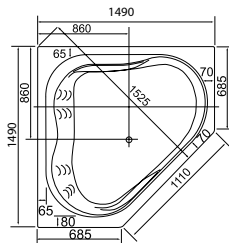

Positano (page 45)
1490 x 1490 x 540mm - 308 litres