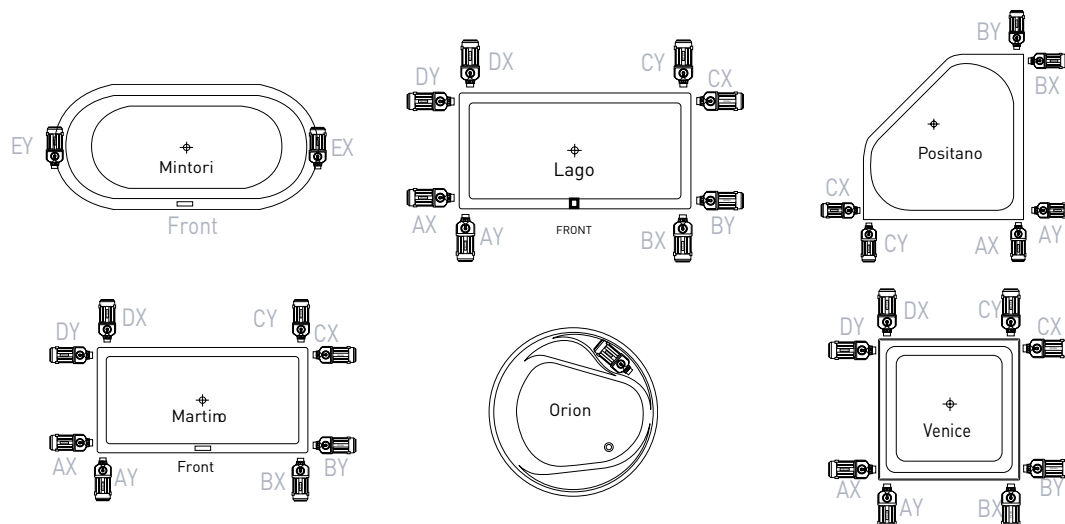

Dolce Vita Pump Positions