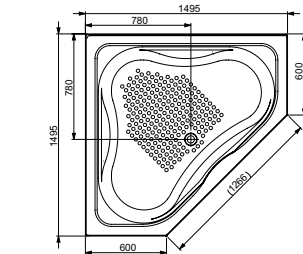

Renee (page 43)
1495 x 1495 x 495mm - 257 litres