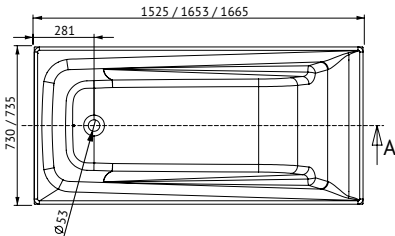

Novara (page 32)
1525 x 735 x 447 - 101 litres (with tile bead)
1653 x 730 x 435 - 114 litres (without tile bead)
1665 x 735 x 447 - 114 litres (with tile bead)