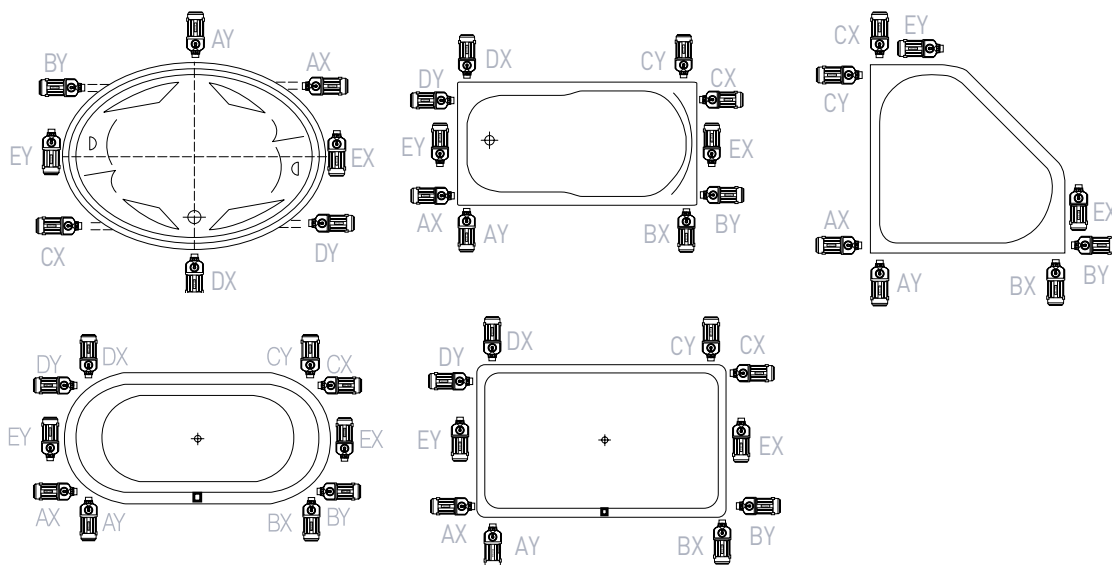

SPA PUMP POSITIONS

In order for us to build your own spa bath we ask that you to nominate your choice of pump position (see below). The pump has to be accessible for maintenance and can be located in a number of areas.

1. Either under the bath rim (with access through the wall from the outside or adjoining room)
2. Taken through and fixed to an external wall housed in an adjoining room or cupboard or within the tiled hob of the bath enclosure.

For optimum performance the pump should be no more than 1.2m from the spa with no direction changes. The external pump positions of AX, AY, BX, BY, CX, CY, DX, DY are outside the perimeter of the bath. Therefore the pipework finishes flush with the edge of the bath and we supply 300mm of pipework, loose couplings and the barrel unions so the final connection can be completed on site.

Should you wish to locate the pump more than this distance away from the spa, please nominate the length of extension pipework required (max 1.2m recommended).

It is important that the height of the pump should be at the same level as our finished pipework.

All spa pumps are factory water tested and supplied with the relevant pipework including the barrel union connections. The height of the pump is established in the factory to ensure the system will prime and self waste.

Santai & Contour Pump Positions