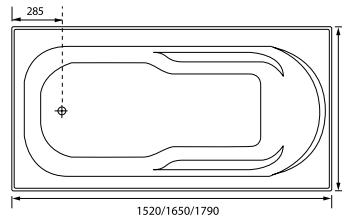

Prima (page 30)
1520 x 815 x 445 - 124 litres
1650 x 815 x 510 - 159 litres
1790 x 815 x 510 - 194 litres