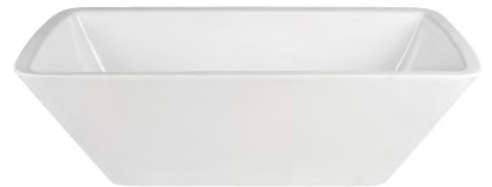

1710 x 830 x 580 - 180 litres

Sarto

The traditional Clawfoot bath has continued to be popular in many parts of Australia in federation homes. Now Decina offers a solution that unlike its heavy metal predecessors is warm to the touch.