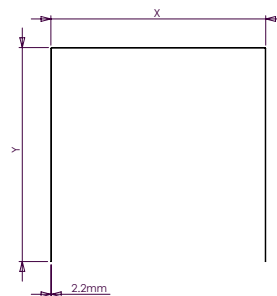

Shower Wall Collection

Manufactured in Australia, Decina's shower walls are ideal for shower areas where easy maintenance is a priority. Decina's shower walls are made to Australian Standards from 2mm coextruded ABS acrylic, reduce mould growth and the maintenance associated with grouting in a tiled shower area.

SPECIFICATIONS

Exact Wall Sizes (mm) *[w] x [d] x [h]*

2 Sided Wall

- 883 x 883 x 2005
- 983 x 983 x 2005
- 1183 x 883 x 2005
- 1453 x 983 x 2005

3 sided alcove wall

- 878 x 878 x 878 x 2005
- 978 x 978 x 978 x 2005
- 1178 x 878 x 878 x 2005

To Fit Luna Shower Base

- 882 x 882 x 2005 – to fit the 900 x 900 Square Luna Shower Base
- 982 x 982 x 2005 – to fit the 1000 x 1000 Square Luna Shower Base
- 1182 x 882 x 2005 – to fit the 1200 x 900 Rectangle Luna Shower Base
- 1453 x 983 x 2005 – to fit the 1500 x 1000 Rectangle Luna Shower Base

Features

- Reduces mould growth
- Creates a leak resistant membrane when combined with a Luna Shower Base
- Long-lasting durability

Made in Australia

2 sided wall - 900 x 900