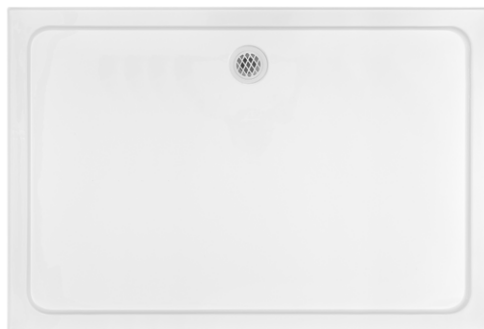

 Made in Australia

905 x 905 x 80* - with centre outlet

905 x 905 x 80* - with rear outlet

1000 x 1000 x 80* - with centre outlet

1000 x 1000 x 80* - with rear outlet

1200 x 900 x 80* - with rear outlet

1500 x 900 x 80* - with rear outlet