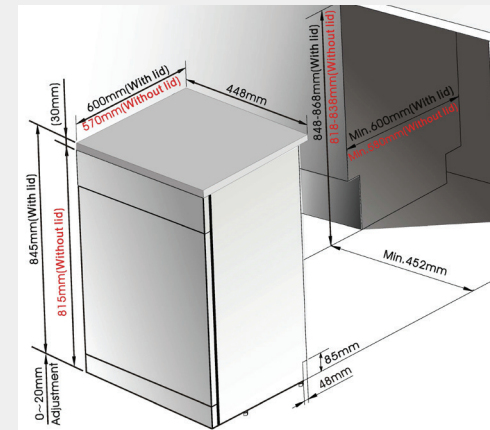

Warranty
BLANCOCare™ 2 years parts & labour

Features

Benefits

3rd Layer Split Cutlery Tray

The third layer cutlery tray can be divided into 2 sections for better drying. The left section can be raised or lowered to allow for various sized items in the cutlery tray or upper basket.

Half Wash

If you have a half load or less than a half load in the top or bottom basket, use this function to save water and energy consumption. This is perfect for smaller, less soiled items.

Extra Dry

Can be selected during certain programs such as Intensive and Normal. An increased temperature during the final rinse to increase drying strength.

Loaded Adjustable Upper Basket

Adjustable top basket allows a 30cm plate in the bottom. Bottom baskets have adjustable tines which can offer ultimate loading flexibility.

Aqua Stop + Aqua Safe
Anti-Flood Protection

In built safety system to avoid water damage just in case of water overflow.

Specifications

Product Dimensions :	845H x 448W x 600Dmm with lid/top
Capacity:	10 place settings
Energy Rating:	3.5 Stars
Water Rating:	3.5 Stars
Wash Temperatures:	40°C- 65°C
Heating Element:	2100W
Power Requirements:	220-240V – 50/60Hz – 10 amp 3 pin plug supplied
Power Cord Length:	1.5 metres
Water Inlet Hose:	1.5 metres
Water Connection:	Cold water supply
Drying Process:	Residual drying
Noise Level:	42 dBA
Delay Start:	Yes
Child Lock:	Yes
Removable Worktop:	Yes