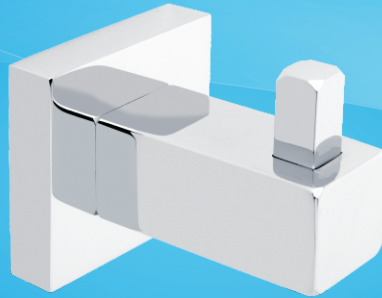

17 SERIES ROBE HOOK

Model No: 17403

Finish: Polished Chrome on Brass

Wall Fixing: 2 Point - dual fix

Weight: 0.15 Kg

Warranty: Refer to Website

Catalogue & technical specifications available at www.azzurra.com.au