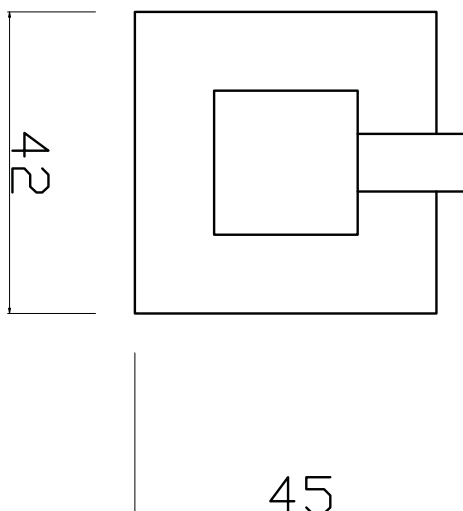

17 SERIES ROBE HOOK

Model No: 17403

Finish: Polished Chrome on Brass

Wall Fixing: 2 Point - dual fix

Weight: 0.15 Kg

Warranty: Refer to Website

Catalogue & technical specifications available at www.azzurra.com.au