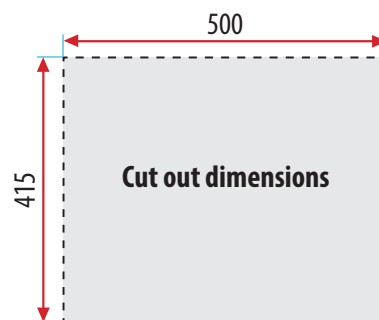

Virtue™ Square Insert Basin

PRODUCT DESCRIPTION

Bowl:

Vitreous China

Colour:

Gloss white

Dimensions:

540 x 450 x 165mm

Capacity:

4.6L

Note: Dimensions and volumes are nominal due to the nature of vitreous china. Please check the exact measurements of the product prior to beginning installation.

Installation:

Insert

Overflow:

Yes

Waste:

40mm

Warranty:

5 years replacement only on basin

1 year replacement only on plug and waste

Product codes:

75112 1TH Basin only

75022 1TH Basin with with Chrome Plug & Waste

75023 1TH Basin with Chrome Pop Up Waste

Chrome Plug & Waste