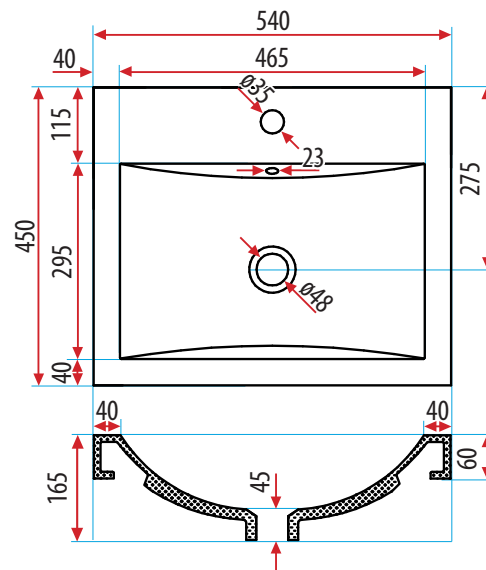

Virtue™ Square Insert Basin

PRODUCT DESCRIPTION

Bowl:

Vitreous China

Colour:

Gloss white

Dimensions:

540 x 450 x 165mm

Capacity:

4.6L

Note: Dimensions and volumes are nominal due to the nature of vitreous china. Please check the exact measurements of the product prior to beginning installation.

Installation:

Insert

Overflow:

Yes

Waste:

40mm

Warranty:

5 years replacement only on basin

1 year replacement only on plug and waste

Product codes:

75112 1TH Basin only

75022 1TH Basin with with Chrome Plug & Waste

75023 1TH Basin with Chrome Pop Up Waste