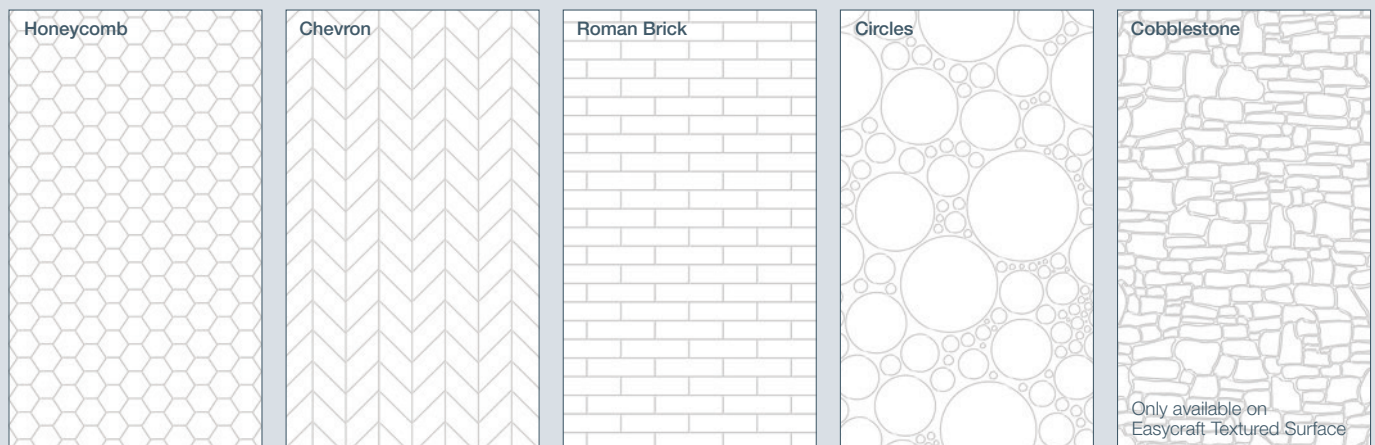

easycraft

Decorative Wall Linings

Easycraft's new **Expression Series** offers a range of decorative finishes which provide the latest in contemporary styling, offering stunning and versatile aesthetics in any project. Create your desired atmosphere and bold design features with patterns that will suit a variety of spaces.

expression series

Easycraft Expression Series Profiles

Add a touch of timber with our striking veneers. Available in a raw or clear lacquer finish, our range of veneers will be sure to impress and make a big impact.

American Oak Veneer

Veneer	Pattern	Length	Width	Thickness	Weight (7.2 kg/m ²)	Raw Finish Code	Application	Features
RAW & CLEAR FINISH	Honeycomb	2400mm	1200mm	10mm	21kg/sheet	EX24 AO-HOC	GP	RA EJ
	Chevron	2400mm	1200mm	10mm	21kg/sheet	EX24 AO-CHE	GP	RA EJ
	Roman Brick	2400mm	1200mm	10mm	21kg/sheet	EX24 AO-ROM	GP	RA EJ
	Circles	2400mm	1200mm	10mm	21kg/sheet	EX24 AO-CIR	GP	RA EJ
	Pattern	Length	Width	Thickness	Weight (7.2 kg/m ²)	Clear Finish Code	Application	Features
	Honeycomb	2400mm	1200mm	10mm	21kg/sheet	EX24 AO-HOC-CF	GP	CL EJ
	Chevron	2400mm	1200mm	10mm	21kg/sheet	EX24 AO-CHE-CF	GP	CL EJ
	Roman Brick	2400mm	1200mm	10mm	21kg/sheet	EX24 AO-ROM-CF	GP	CL EJ
Circles	2400mm	1200mm	10mm	21kg/sheet	EX24 AO-CIR-CF	GP	CL EJ	