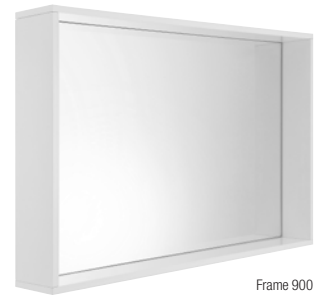

Frame 900

Fresh

Fresh Frame Mirror 600, 900, 1200

Featuring a contemporary continuous box frame in Coast veneer, the Fresh Frame mirror matched with the Fresh vanity forms an appealing bathroom ensemble. The 140mm deep shelf created by the box frame provides useful shelf space for bathroom essentials or a place for decorative items.

DIMENSIONS:

- 600, 900, 1200 W x 140 D x 600mm H

- Fresh Frame Mirror 600 I/N 1730180
- Fresh Frame Mirror 900 I/N 1730181
- Fresh Frame Mirror 1200 I/N 1730182