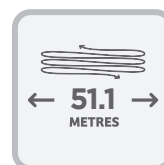

Classic Cream model shown

Fold Away 51

- ✓ 100% Australian Made using Australian materials and labour
- ✓ Pre-corded for easy DIY
- ✓ Outer cord length is 2570mm
- ✓ Refer to instructions for height guide – arms slope upwards
Outer Line is 125mm higher than inner line
- ✓ Ground Socket, Galvanised Pin and Cap included
- ✓ Remove Rotary from ground socket regularly, to ensure it is kept free from soil
- ✓ Folded dimensions: 3800mm x 3800mm x 3150mm
- ✓ Carton dimensions: 2150mm x 250mm x 180mm
- ✓ Assembled dimensions 3300mm x 3300mm x 2430mm (column length)

The galvanised Pin may be punched through various pre-set positions to set the height of the Fold Away Rotary or the Retract Away Post. Please see instructions for further information.

SUITS 1-6 PEOPLE

CORD LENGTH

AREA REQUIRED

DIMENSIONS

WEIGHT

NUMBER OF LINES

GROUND SOCKET
OPTIONAL

PRE-CORDED