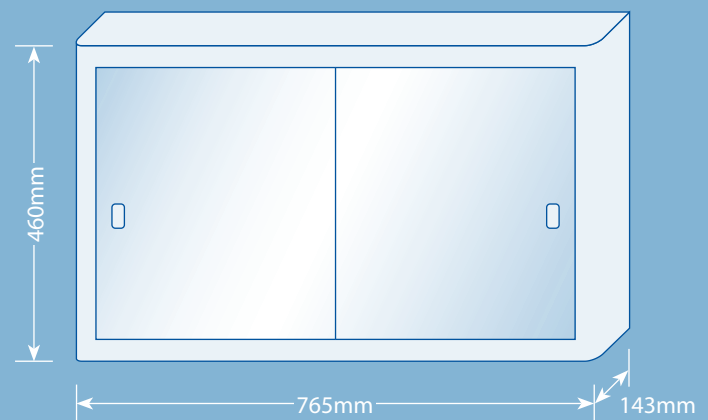

Grande Bathroom/Shaving Cabinet
H 460mm x W 765mm x D 143mm CMW761