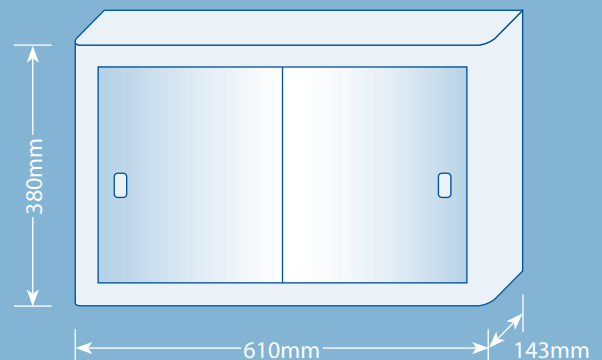

Medio Bathroom/Shaving Cabinet
H 380mm x W 610mm x D 143mm CMW751

AWARD BRANDS

Award Brands Pty Ltd ABN 72 006 390 594
557 Burwood Highway Knoxfield Victoria Australia 3180
Ph (03) 9871 8444 Ph 1800 354 435 (Outside Victoria)
Fax (03) 9801 5255 Email sales@awardbrands.com.au

An Australian owned company