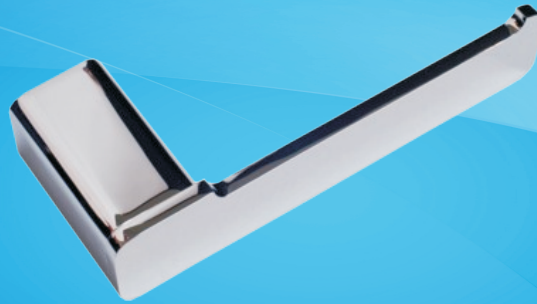

AZZURRA

BATHROOM FURNITURE

62 SERIES TOILET ROLL HOLDER

Model No: 6241.84

Finish: Polished Chrome on Brass

Wall Fixing: 2 Point - dual fix

Weight: 0.6Kg

Warranty: Refer to Website