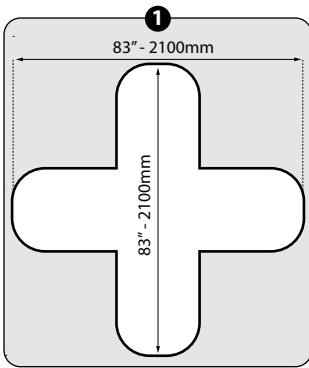

HEIGHT: 400mm/16"

Special Order

Paperbark

MODEL NUMBER: OROB212104PB
FINE LINE NUMBER: 3321365

Special Order

Pale Eucalypt

MODEL NUMBER: OROB212104PE
FINE LINE NUMBER: 3321366

Special Order