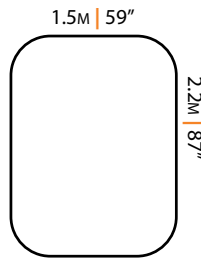

"4 in 1" VEGGIE BED

Can be configured into ONE of 4 Shapes. Available in 2 different heights

HEIGHT: 400mm/16"