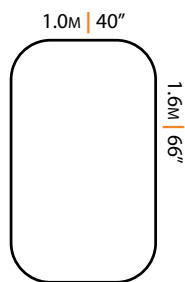

"4 in 1" VEGGIE BED

Can be configured into ONE of 4 Shapes.