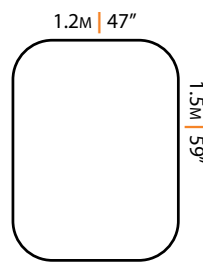

"4 in 1" VEGGIE BED

Can be configured into ONE of 4 Shapes.