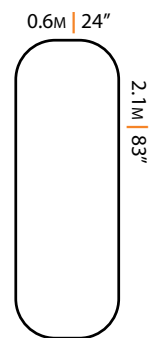

"4 in 1" VEGGIE BED

Can be configured into ONE of 4 Shapes.