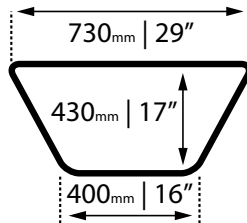

"6 in 1" VEGGIE BED

Can be configured into ONE of 6 Shapes.

HEIGHT: 400mm/16"

 **In Store**

Coloured

MODEL NUMBER: B4K6IN1

FINE LINE NUMBER: 3321086

RECTANGULAR GARDEN BED

LENGTH: 500mm/20" WIDTH: 300mm/12" HEIGHT: 400mm/16"

Special Order

Blue

MODEL NUMBER: B4K050304BLU
FINE LINE NUMBER: 3321242

Special Order

Green

MODEL NUMBER: B4K050304GRE
FINE LINE NUMBER: 3321243

Special Order