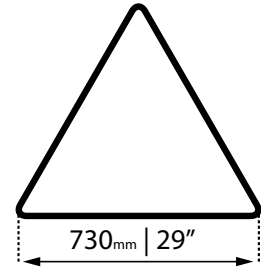

"6 in 1" VEGGIE BED

Can be configured into ONE of 6 Shapes.

HEIGHT: 400mm/16"

 **In Store**

Coloured

MODEL NUMBER: B4K6IN1

FINE LINE NUMBER: 3321086

RECTANGULAR GARDEN BED