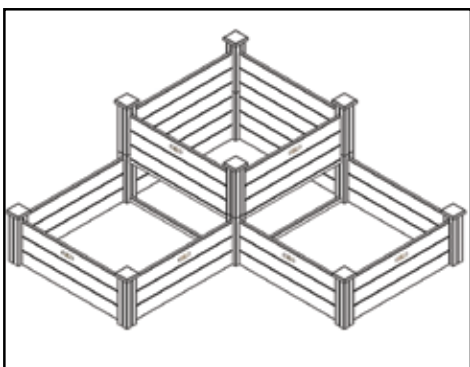

FEATURES

- Very durable (class 1)
- White Cypress heartwood
- Chemical free
- Naturally termite resistant
- Certified
- Assembles in minutes
- Premium, Retail friendly packaging
- Unique bracing and stacking system