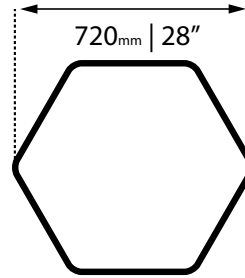

"6 in 1" VEGGIE BED

Can be configured into ONE of 6 Shapes.

HEIGHT: 400mm/16"

 **In Store**

Coloured

MODEL NUMBER: B4K6IN1

FINE LINE NUMBER: 3321086

RECTANGULAR GARDEN BED