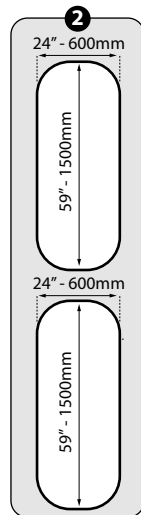

MODEL NUMBER: OVB210604ZA
FINE LINE NUMBER: 3321270

HEIGHT: 740mm/29"

Special Order

Paperbark

MODEL NUMBER: OVB210608PB
FINE LINE NUMBER: 3321273

Special Order

Pale Eucalypt

MODEL NUMBER: OVB210608PE
FINE LINE NUMBER: 3321272

MODEL NUMBER: OVB291508ZA
FINE LINE NUMBER: 3320686

SQUARE VEGGIE BED

LENGTH: 900mm/35" WIDTH: 900mm/35" HEIGHT: 400mm/16"

Special Order

AluZinc

MODEL NUMBER: OHB090904ZA
FINE LINE NUMBER: 3320671

Special Order

HEIGHT: 400mm/16"

Special Order

Paperbark

MODEL NUMBER: OROB212104PB
FINE LINE NUMBER: 3321365

Special Order

Pale Eucalypt

MODEL NUMBER: OROB212104PE
FINE LINE NUMBER: 3321366

Special Order

VEGGIE BED

LENGTH: 1500mm/59" WIDTH: 600mm/24" HEIGHT: 400mm/16"

In Store

Paperbark

MODEL NUMBER: CVB150604PB
FINE LINE NUMBER: 3320880

Special Order

Surf Mist

MODEL NUMBER: CVB150604SM
FINE LINE NUMBER: 3321253