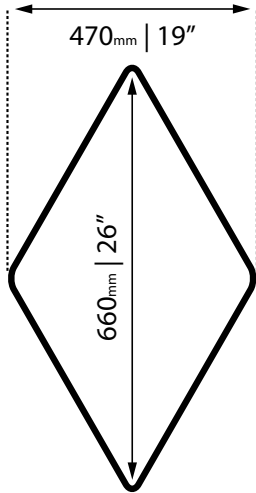

HEIGHT: 400mm/16"