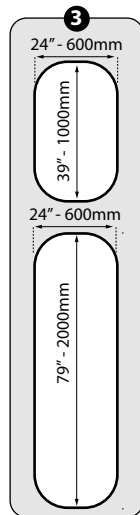

"6 in 1" VEGGIE BED

Can be configured into ONE of 6 Shapes. Available in 3 different heights

HEIGHT: 400mm/16"

In Store

Paperbark
 MODEL NUMBER: OVB221304PB
 FINE LINE NUMBER: 3320647

Special Order

Pale Eucalypt
 MODEL NUMBER: OVB221304PE
 FINE LINE NUMBER: 3320672

MODEL NUMBER: OVB210604ZA
FINE LINE NUMBER: 3321270

HEIGHT: 740mm/29"

Special Order

Paperbark

MODEL NUMBER: OVB210608PB
FINE LINE NUMBER: 3321273

Special Order

Pale Eucalypt

MODEL NUMBER: OVB210608PE
FINE LINE NUMBER: 3321272

MODEL NUMBER: OVB291508ZA
FINE LINE NUMBER: 3320686

SQUARE VEGGIE BED

LENGTH: 900mm/35" WIDTH: 900mm/35" HEIGHT: 400mm/16"

Special Order

AluZinc

MODEL NUMBER: OHB090904ZA
FINE LINE NUMBER: 3320671

Special Order

HEIGHT: 400mm/16"

Special Order

Paperbark

MODEL NUMBER: OROB212104PB
FINE LINE NUMBER: 3321365

Special Order

Pale Eucalypt

MODEL NUMBER: OROB212104PE
FINE LINE NUMBER: 3321366

Special Order