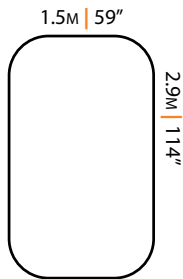

"4 in 1" VEGGIE BED

Can be configured into ONE of 4 Shapes. Available in 2 different heights

HEIGHT: 400mm/16"