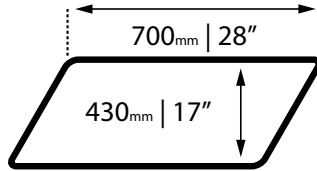

"6 in 1" VEGGIE BED

Can be configured into ONE of 6 Shapes.

HEIGHT: 400mm/16"

 **In Store**

Coloured

MODEL NUMBER: B4K6IN1

FINE LINE NUMBER: 3321086

RECTANGULAR GARDEN BED