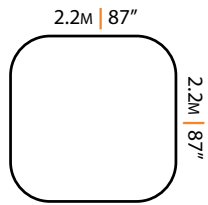

"4 in 1" VEGGIE BED

Can be configured into ONE of 4 Shapes. Available in 2 different heights

HEIGHT: 400mm/16"