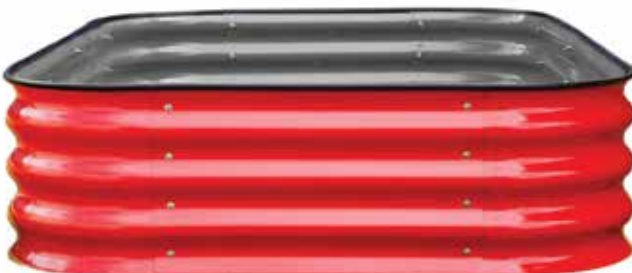

Special Order

Red

MODEL NUMBER: OVB210604RED
FINE LINE NUMBER: 3321268