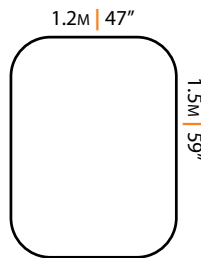

"6 in 1" VEGGIE BED

Can be configured into ONE of 6 Shapes. Available in 3 different heights

HEIGHT: 400mm/16"

In Store

Paperbark
 MODEL NUMBER: OVB221304PB
 FINE LINE NUMBER: 3320647

Special Order

Pale Eucalypt
 MODEL NUMBER: OVB221304PE
 FINE LINE NUMBER: 3320672

MODEL NUMBER: OVB221308PE
FINE LINE NUMBER: 3320678

In Store

Paperbark

MODEL NUMBER: OVB221308PB
FINE LINE NUMBER: 3320604

"4 in 1" VEGGIE BED

Can be configured into ONE of 4 Shapes. Available in 3 different heights

HEIGHT: 300mm/12"

Paperbark

MODEL NUMBER: OVB210603PB

Pale Eucalypt

MODEL NUMBER: OVB210603PE

AluZinc

MODEL NUMBER: OVB210603ZA

HEIGHT: 400mm/16"