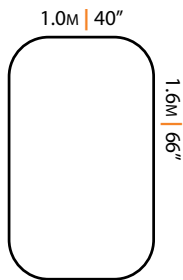

HEIGHT: 300mm/12"

Paperbark

MODEL NUMBER: OVB210603PB

Pale Eucalypt

MODEL NUMBER: OVB210603PE

AluZinc

MODEL NUMBER: OVB210603ZA

HEIGHT: 400mm/16"