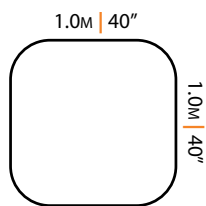

"4 in 1" VEGGIE BED

Can be configured into ONE of 4 Shapes.