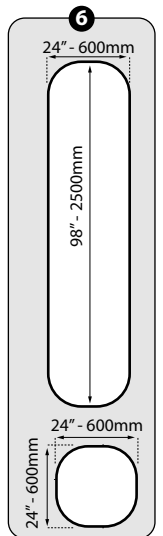

"6 in 1" VEGGIE BED

Can be configured into ONE of 6 Shapes. Available in 3 different heights

HEIGHT: 400mm/16"

In Store

Paperbark
 MODEL NUMBER: OVB221304PB
 FINE LINE NUMBER: 3320647

Special Order

Pale Eucalypt
 MODEL NUMBER: OVB221304PE
 FINE LINE NUMBER: 3320672

MODEL NUMBER: OVB291508ZA
FINE LINE NUMBER: 3320686

SQUARE VEGGIE BED

LENGTH: 900mm/35" WIDTH: 900mm/35" HEIGHT: 400mm/16"

Special Order

AluZinc

MODEL NUMBER: OHB090904ZA
FINE LINE NUMBER: 3320671

Special Order

HEIGHT: 400mm/16"

Special Order

Paperbark

MODEL NUMBER: OROB212104PB
FINE LINE NUMBER: 3321365

Special Order

Pale Eucalypt

MODEL NUMBER: OROB212104PE
FINE LINE NUMBER: 3321366

Special Order

VEGGIE BED

LENGTH: 1500mm/59" WIDTH: 600mm/24" HEIGHT: 400mm/16"

In Store

Paperbark

MODEL NUMBER: CVB150604PB
FINE LINE NUMBER: 3320880

Special Order

Surf Mist

MODEL NUMBER: CVB150604SM
FINE LINE NUMBER: 3321253