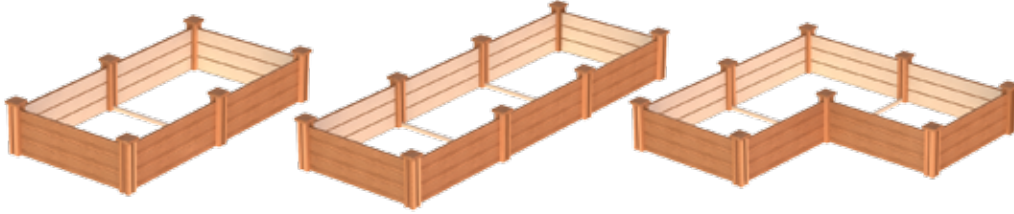

1 KIT

2 KITS

3 KITS

3 KITS

(ABOVE EXAMPLES ARE SHOWN WITH A NATURAL OIL APPLIED)

2 x KITS

(24 Boards)

SEE MORE 2 KIT DESIGN EXAMPLES AT
www.birdiesgardenproducts.com.au

3 x KITS

(36 Boards)

SEE MORE 3 KIT DESIGN EXAMPLES AT
www.birdiesgardenproducts.com.au

4 x KITS

(48 Boards)

SEE MORE 4 KIT DESIGN EXAMPLES AT
www.birdiesgardenproducts.com.au

HERITAGE MODULAR GARDEN BED

LENGTH: 800mm/32" WIDTH: 800mm/32" HEIGHT: 300mm/12"