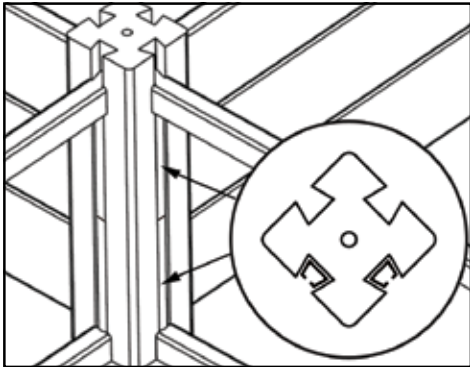

FEATURES

- Very durable (class 1)
- White Cypress heartwood
- Chemical free
- Naturally termite resistant
- Certified
- Assembles in minutes
- Premium, Retail friendly packaging
- Unique bracing and stacking system