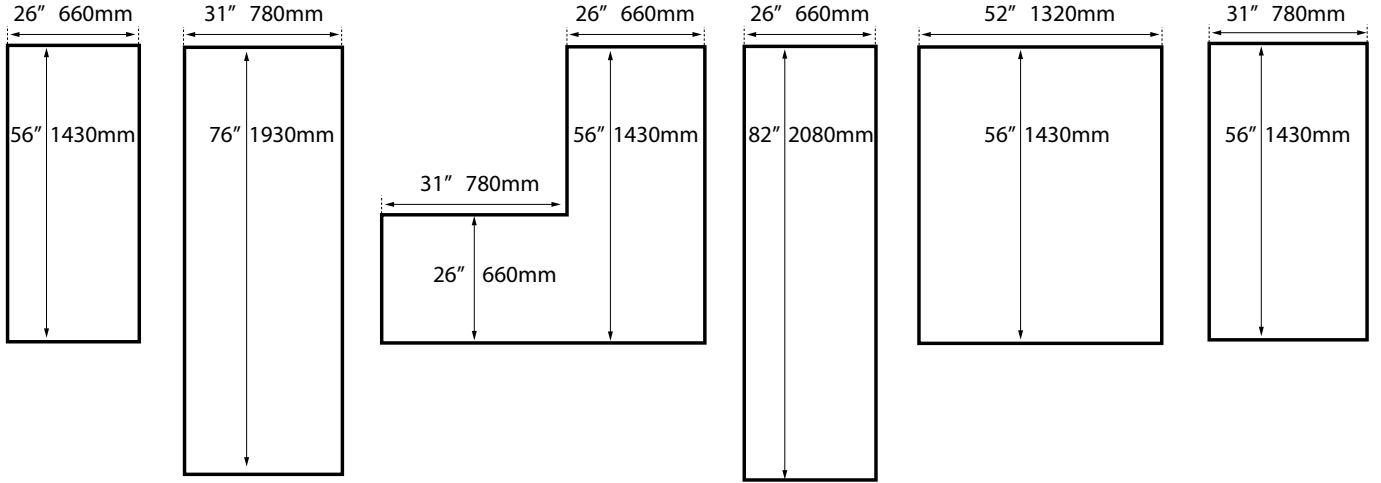

L "6 in 1" VEGGIE BED

Can be configured into ONE of 6 Shapes.

HEIGHT: 400mm/16"