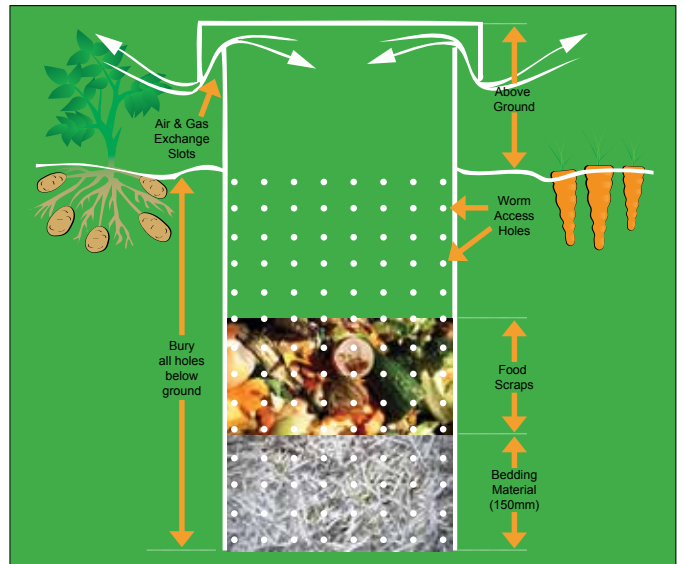

Worm Tower

In Ground worm farm, made from food grade LDPE, delivers nutrients directly to the root zone, 100+ access holes.

WORM TOWER

HEIGHT: 500mm/20" WIDTH: 160mm/6"

In Store

MODEL NUMBER: WORM1
FINE LINE NUMBER: 3320917