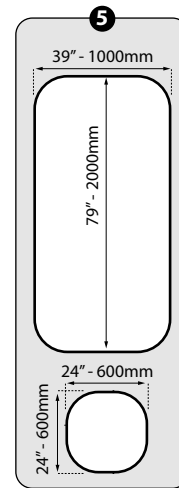

MODEL NUMBER: OVB291508ZA
FINE LINE NUMBER: 3320686

SQUARE VEGGIE BED

LENGTH: 900mm/35" WIDTH: 900mm/35" HEIGHT: 400mm/16"

Special Order

AluZinc

MODEL NUMBER: OHB090904ZA
FINE LINE NUMBER: 3320671

Special Order

HEIGHT: 400mm/16"

Special Order

Paperbark

MODEL NUMBER: OROB212104PB
FINE LINE NUMBER: 3321365

Special Order

Pale Eucalypt

MODEL NUMBER: OROB212104PE
FINE LINE NUMBER: 3321366

Special Order

VEGGIE BED

LENGTH: 1500mm/59" WIDTH: 600mm/24" HEIGHT: 400mm/16"

In Store

Paperbark

MODEL NUMBER: CVB150604PB
FINE LINE NUMBER: 3320880

Special Order

Surf Mist

MODEL NUMBER: CVB150604SM
FINE LINE NUMBER: 3321253