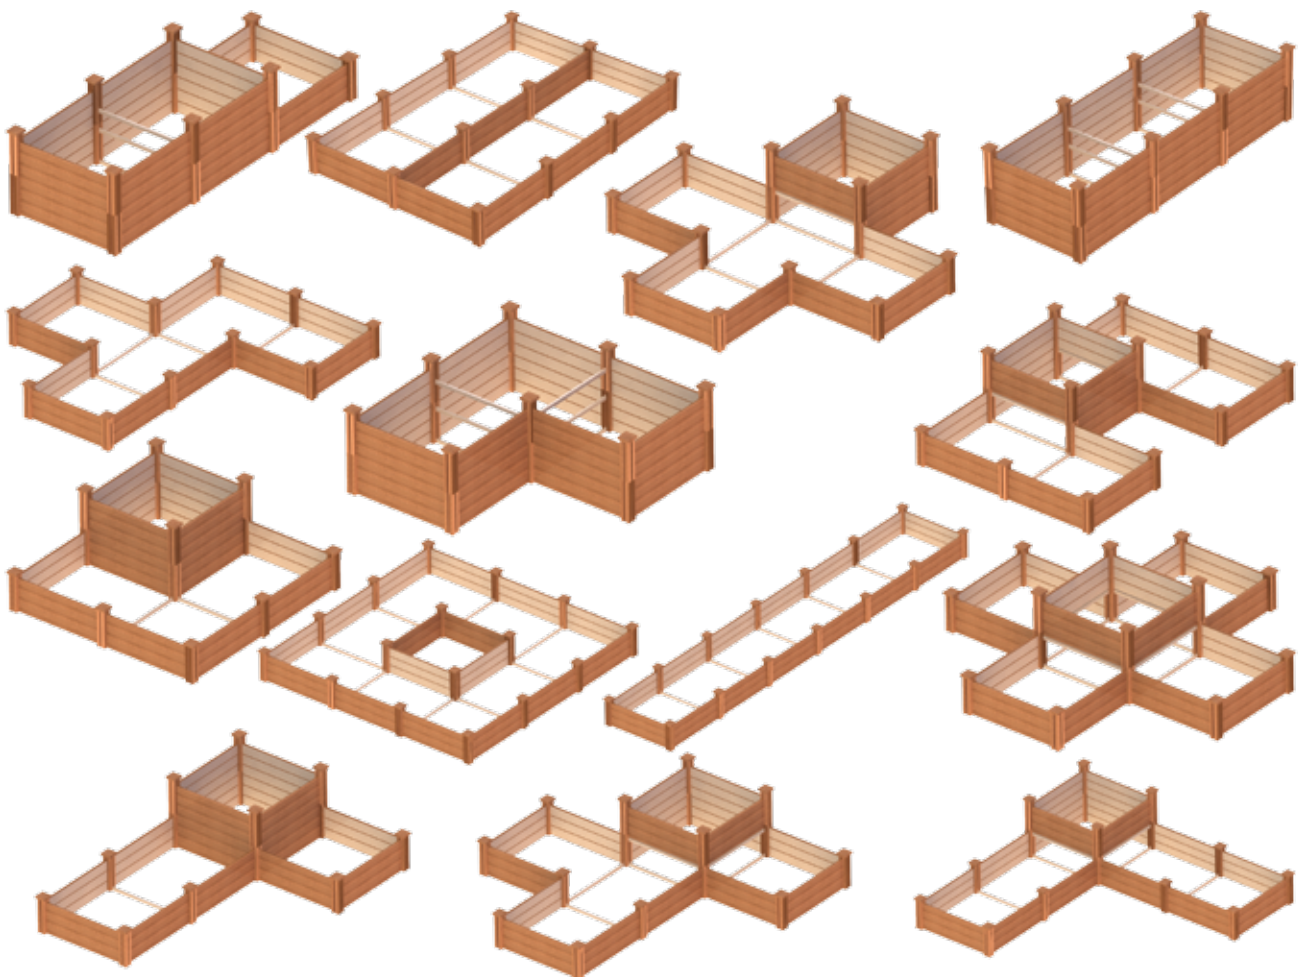

1 KIT

2 KITS

3 KITS

3 KITS

(ABOVE EXAMPLES ARE SHOWN WITH A NATURAL OIL APPLIED)

2 x KITS

(24 Boards)

SEE MORE 2 KIT DESIGN EXAMPLES AT
www.birdiesgardenproducts.com.au

3 x KITS

(36 Boards)

SEE MORE 3 KIT DESIGN EXAMPLES AT
www.birdiesgardenproducts.com.au

4 x KITS

(48 Boards)

SEE MORE 4 KIT DESIGN EXAMPLES AT
www.birdiesgardenproducts.com.au

HERITAGE MODULAR GARDEN BED

LENGTH: 800mm/32" WIDTH: 800mm/32" HEIGHT: 300mm/12"