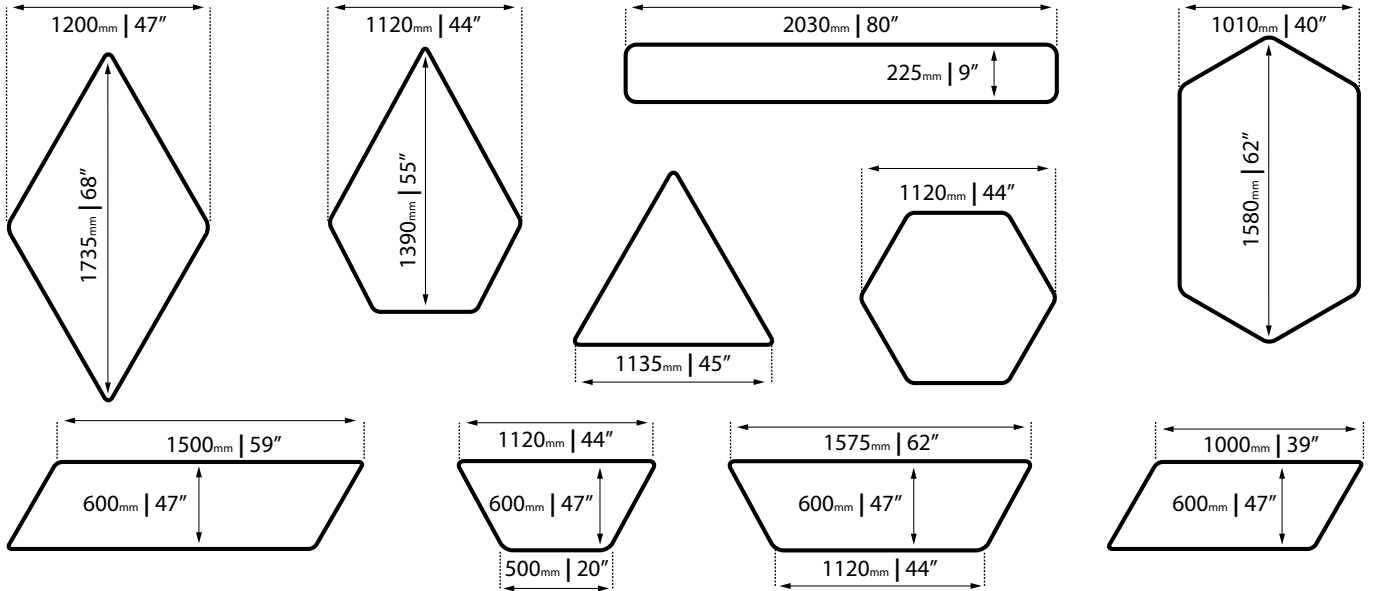

"10 in 1" VEGGIE BED

Can be configured into ONE of 10 Shapes.

HEIGHT: 400mm/16"