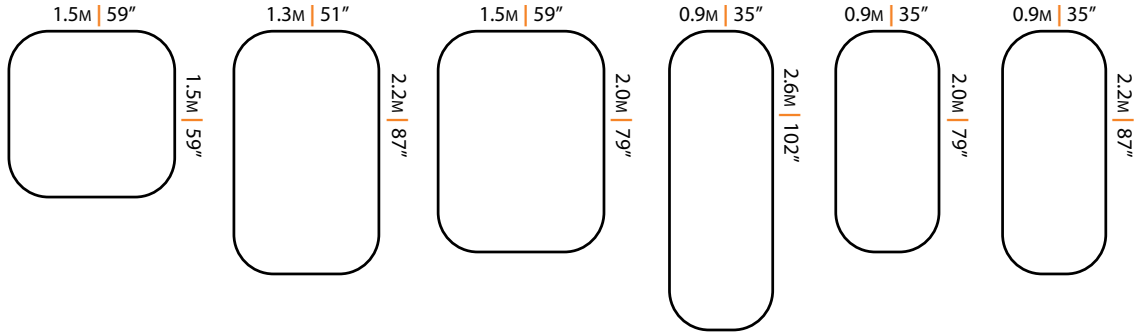

"6 in 1" VEGGIE BED

Can be configured into ONE of 6 Shapes. Available in 3 different heights

HEIGHT: 400mm/16"

In Store

Paperbark
 MODEL NUMBER: OVB221304PB
 FINE LINE NUMBER: 3320647

Special Order

Pale Eucalypt
 MODEL NUMBER: OVB221304PE
 FINE LINE NUMBER: 3320672