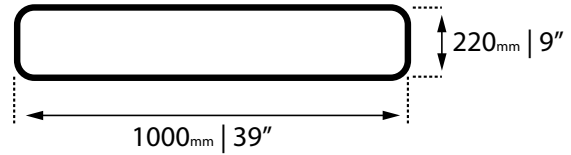

"6 in 1" VEGGIE BED

Can be configured into ONE of 6 Shapes.

HEIGHT: 400mm/16"

 **In Store**

Coloured

MODEL NUMBER: B4K6IN1

FINE LINE NUMBER: 3321086

RECTANGULAR GARDEN BED