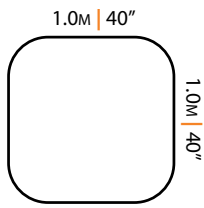

"6 in 1" VEGGIE BED

Can be configured into ONE of 6 Shapes. Available in 3 different heights

HEIGHT: 400mm/16"

In Store

Paperbark
 MODEL NUMBER: OVB221304PB
 FINE LINE NUMBER: 3320647

Special Order

Pale Eucalypt
 MODEL NUMBER: OVB221304PE
 FINE LINE NUMBER: 3320672

MODEL NUMBER: OVB221308PE
FINE LINE NUMBER: 3320678

In Store

Paperbark

MODEL NUMBER: OVB221308PB
FINE LINE NUMBER: 3320604

"4 in 1" VEGGIE BED

Can be configured into ONE of 4 Shapes. Available in 3 different heights

HEIGHT: 300mm/12"

Paperbark

MODEL NUMBER: OVB210603PB

Pale Eucalypt

MODEL NUMBER: OVB210603PE

AluZinc

MODEL NUMBER: OVB210603ZA

HEIGHT: 400mm/16"