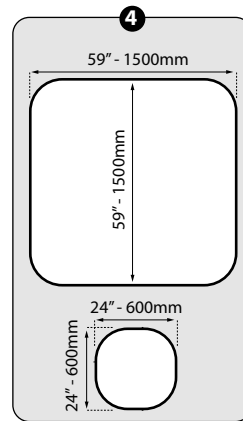

MODEL NUMBER: OVB291508ZA
FINE LINE NUMBER: 3320686

SQUARE VEGGIE BED

LENGTH: 900mm/35" WIDTH: 900mm/35" HEIGHT: 400mm/16"

Special Order

AluZinc

MODEL NUMBER: OHB090904ZA
FINE LINE NUMBER: 3320671

Special Order

HEIGHT: 400mm/16"

Special Order

Paperbark

MODEL NUMBER: OROB212104PB
FINE LINE NUMBER: 3321365

Special Order

Pale Eucalypt

MODEL NUMBER: OROB212104PE
FINE LINE NUMBER: 3321366

Special Order