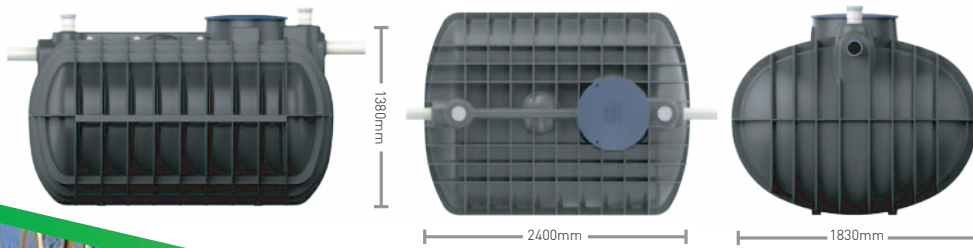

SPECIFICATIONS

- ✓ 3250L SEPTIC CAPACITY
- ✓ TESTED TO AS/NZS1546.1:2008
- ✓ LIFTING LUGS TO FACILITATE PLACEMENT
- ✓ LARGE INSPECTION OPENING

EASY COMPLIANCE

BL00 Septic Tanks are manufactured and tested in accordance with Australian Standard AS/NZS1546.1:2008.

FULLY PRE-ASSEMBLED

BL00 Septic Tanks are pre-assembled before leaving the factory, to minimise the amount of work required on site. Simply position the tank and connect in and out flow pipes!

EXTREMELY ROBUST

Manufactured from high quality industrial grade polyethylene, BL00 Septic Tanks are able to withstand the rigours of the real world. Knocks in transport, jolts and bangs during installation, ground and water pressure after installation.....made tough to make it easy.