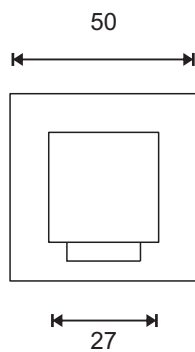

TITAN BATH OUTLET

Description :

Bath outlet. 1/2 inch female thread.

Model No: 993101C

Finish: Polished Chrome

Weight: 1kg

Warranty: Refer to Website

Catalogue & technical specifications available at www.azzurra.com.au