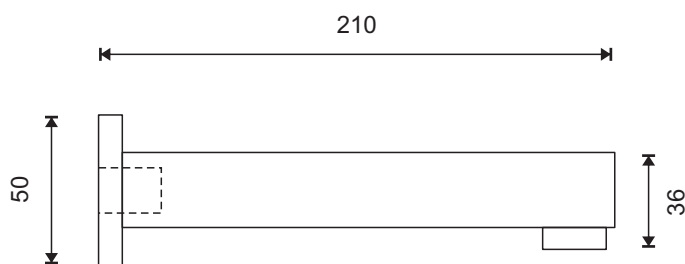

TITAN BATH OUTLET

Description :

Bath outlet. 1/2 inch female thread.

Model No: 993101C

Finish: Polished Chrome

Weight: 1kg

Warranty: Refer to Website

Catalogue & technical specifications available at www.azzurra.com.au