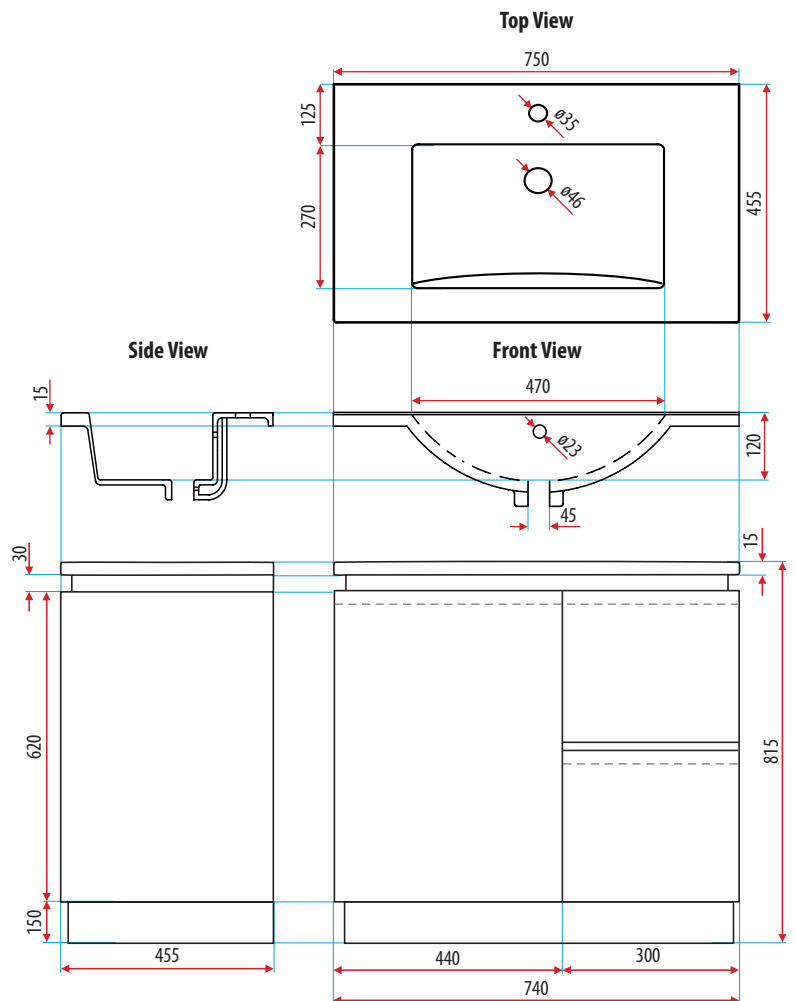

Virtue VC Thin Top with Bloom Vanity 750mm

PRODUCT DESCRIPTION

Cabinet:

Moisture resistant E1 HMR board

Doors:

One soft close door

Drawers:

Two right hand drawers

Colour:

White

Top:

15mm Vitreous China with one tap hole and overflow

Colour:

White

Tap Hole:

One tap only

Installation Options:

Plinth or wall mounted

Wastes (available separately):

Chrome Plug and Waste (40mm) - 92974

Pop Up Waste (32/40mm) - 92975

Warranty:

Vitreous China Top: 5 years

Cabinet: 5 years

Fittings and fixtures: 12 months

Product code:

77071

Disclaimer: While every care has been exercised in compiling and publishing the data contained in these pages, Everhard accepts no responsibility for errors or omissions and all information is believed to be correct at the time of production. All colours have been reproduced with as much accuracy as possible. Dimensions and volumes are nominal. Please check the exact product measurements prior to beginning installation. Everhard reserves the right to delete or alter items without notice. Further information on warranties is available at www.everhard.com.au