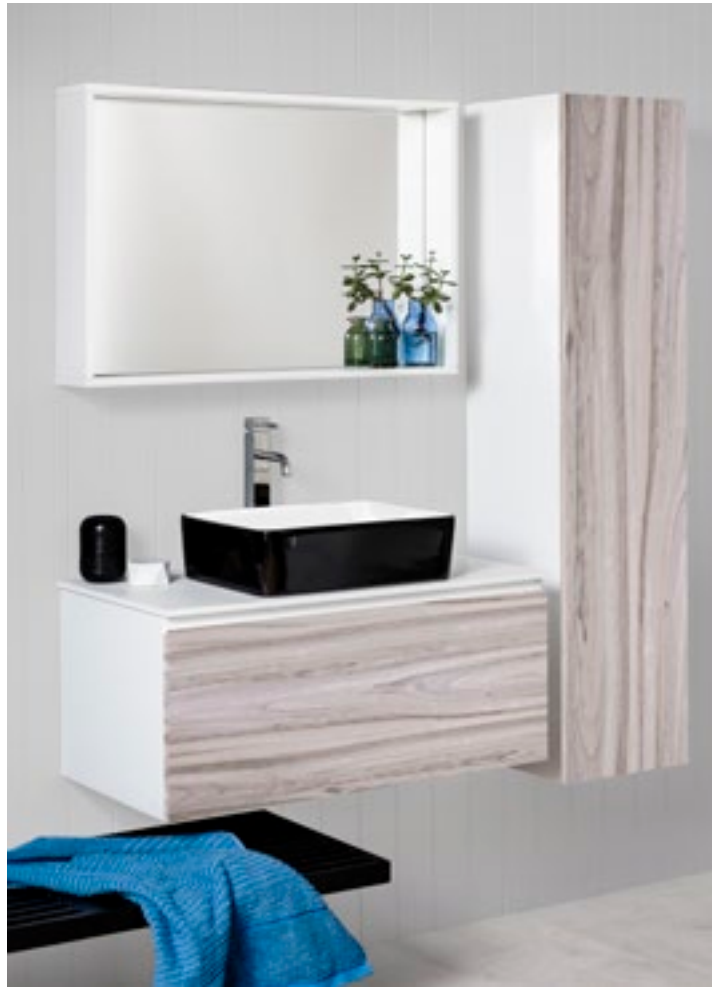

Frame

Frame Mirror 600, 750, 900, 1200

White gloss polyurethane frame + mirror

Not just a bathroom essential, a mirror really completes the look and feel of a bathroom. Frame is a stylish bathroom mirror choice, featuring a contemporary white gloss continuous box frame in the polyurethane finish used on the cabinets of all CIBO vanities.

DIMENSIONS:

- 600 W x 140 D x 600mm H
- 750 W x 140 D x 600mm H
- 900 W x 140 D x 600mm H
- 1200 W x 140 D x 600mm H

- Frame Mirror 600 I/N 4844163
- Frame Mirror 750 I/N 4844164
- Frame Mirror 900 I/N 4844165
- Frame Mirror 1200 I/N 4844166

Glee 900 Vanity in Café Oak with Vivid black rectangular basin, Revive Linen Cabinet (Café Oak) and Frame Mirror 900.

Frame 600