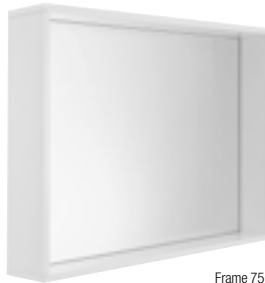

Frame

Frame Mirror 600, 750, 900, 1200

White gloss polyurethane frame + mirror

Not just a bathroom essential, a mirror really completes the look and feel of a bathroom. Frame is a stylish bathroom mirror choice, featuring a contemporary white gloss continuous box frame in the polyurethane finish used on the cabinets of all CIBO vanities.

DIMENSIONS:

- 600 W x 140 D x 600mm H
- 750 W x 140 D x 600mm H
- 900 W x 140 D x 600mm H
- 1200 W x 140 D x 600mm H

- Frame Mirror 600 I/N 4844163
- Frame Mirror 750 I/N 4844164
- Frame Mirror 900 I/N 4844165
- Frame Mirror 1200 I/N 4844166

Glee 900 Vanity in Café Oak with Vivid black rectangular basin, Revive Linen Cabinet (Café Oak) and Frame Mirror 900.

Frame 750

Fresh

Fresh Frame Mirror 600, 900, 1200

Featuring a contemporary continuous box frame in Coast veneer, the Fresh Frame mirror matched with the Fresh vanity forms an appealing bathroom ensemble. The 140mm deep shelf created by the box frame provides useful shelf space for bathroom essentials or a place for decorative items.

DIMENSIONS:

- 600, 900, 1200 W x 140 D x 600mm H

- Fresh Frame Mirror 600 I/N 1730180
- Fresh Frame Mirror 900 I/N 1730181
- Fresh Frame Mirror 1200 I/N 1730182