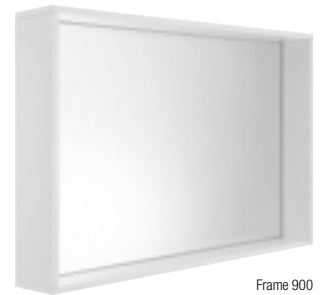

Frame 900

Fresh

Fresh Frame Mirror 600, 900, 1200

Featuring a contemporary continuous box frame in Coast veneer, the Fresh Frame mirror matched with the Fresh vanity forms an appealing bathroom ensemble. The 140mm deep shelf created by the box frame provides useful shelf space for bathroom essentials or a place for decorative items.

DIMENSIONS:

- 600, 900, 1200 W x 140 D x 600mm H

- Fresh Frame Mirror 600 I/N 1730180
- Fresh Frame Mirror 900 I/N 1730181
- Fresh Frame Mirror 1200 I/N 1730182