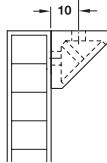

20 PCS

HÄFELE

CORNER BRACKET

21mm x 18mm

HÄFELE

Dim. X = wood thickness + 10 mm

> Material:

> Area of application: