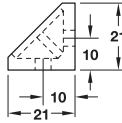

20 PCS

HÄFELE

CORNER BRACKET

21mm x 18mm

HÄFELE

Dim. X = wood thickness + 10 mm

> Material:

> Area of application: