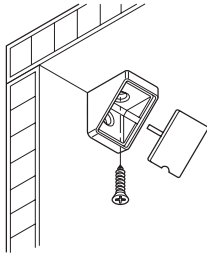

20 PCS

HÄFELE

CORNER BRACKET

21mm x 18mm

HÄFELE

Dim. X = wood thickness + 10 mm

> Material:

> Area of application: