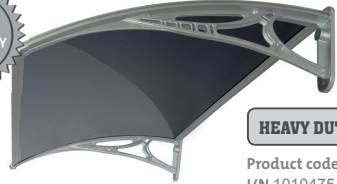

9 321771 009384

Santa Monica

Medium 1.2m(w)x0.9m(d)

Tinted 3mm **PREMIUM POLYCARBONATE** canopy

Provides 100% sun block

Multiple canopies can be linked for wider shelter

HEAVY DUTY

Product code ALT7220
I/N 1010807

Havana

Medium 1.2m(w)x0.7m(d)

Heavy duty, solid 3mm **ALUMINIUM** canopy

Provides 100% sun block

Multiple canopies can be linked for wider shelter

HEAVY DUTY

Product code ALT7217
I/N 1010475

Madrid