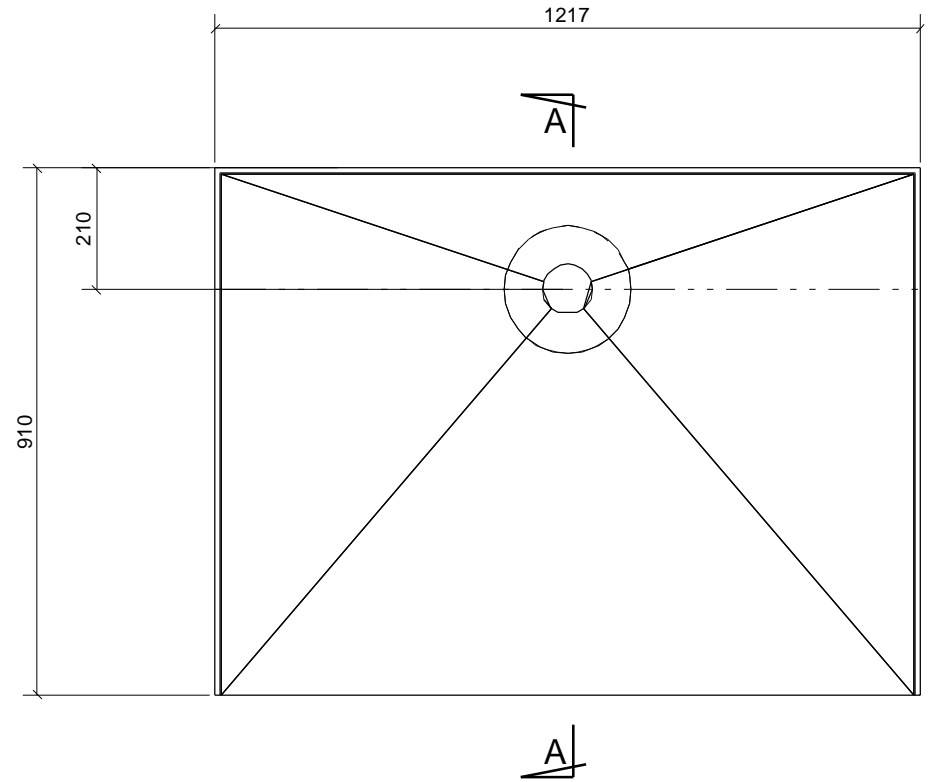

Proprietary and Confidential
The Information contained in this drawing is the sole property of Showerline. Any reproduction in part or as a whole without written permission of Showerline is prohibited.

**SHOWERLINE TILE-OVER TRAY
1200 X 900 Rear Outlet**

Product Code. 121.99.01.20

Unless otherwise specified.
Dimensions are in millimeters
Tolerance 3mm

Revision Date
17-11-14