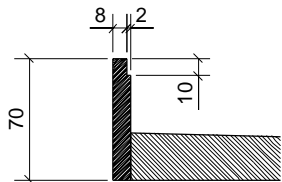

Flashing Rebate Detail