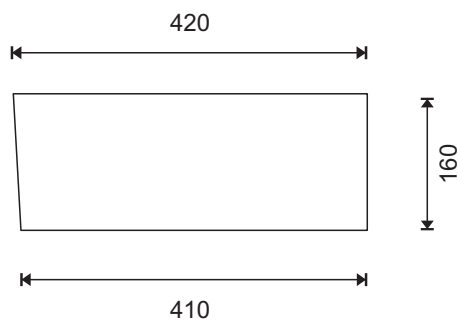

CIRQUE 420 ABOVE COUNTER BASIN

Description :

Above Counter ceramic basin with overflow.

Model No: 1639

Colour: White

Tap Holes: 1

Waste Outlet: 32mm

Overflow: Internal with polished chrome dress ring

Options: Brass / Chrome Popup 32mm Plug & Waste

Weight: 14kg

Warranty: Refer to Website

Catalogue & technical specifications available at www.azzurra.com.au

Products may vary +/-5mm from those dimensions shown in the illustration