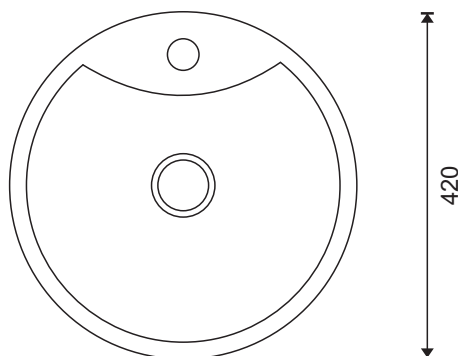

CIRQUE 420 ABOVE COUNTER BASIN

Description :

Above Counter ceramic basin with overflow.

Model No: 1639

Colour: White

Tap Holes: 1

Waste Outlet: 32mm

Overflow: Internal with polished chrome dress ring

Options: Brass / Chrome Popup 32mm Plug & Waste

Weight: 14kg

Warranty: Refer to Website

Catalogue & technical specifications available at www.azzurra.com.au

Products may vary +/-5mm from those dimensions shown in the illustration