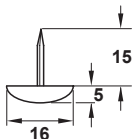

50 PCS

HÄFELE

GLIDE 16MM

Nail In for Soft Floors

HÄFELE

- > Material: Plastic
- > Finish: White
- > Mounting: Knock-in
- > Application: For under cabinets and furniture, that are placed on soft floors (i.e carpet). Also, ideal to keep cabinets off garage concrete floors.