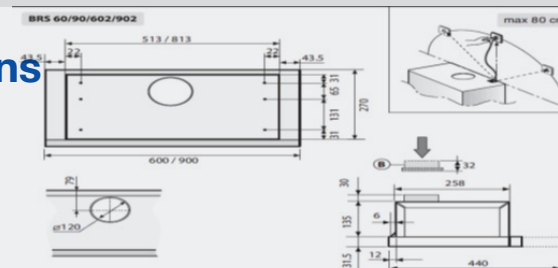

Sliding switch cover

Protecting switches from grease grim and build up

Specifications

Dimensions:	BRS60 – 166.5H x 600W x 298D (mm) BRS90 – 166.5H x 900W x 298D (mm)
Method of installation:	Built into overhead cupboards
Colour:	BRS60X - 60cm with Stainless Steel fascia panel BRS60W - 60cm with White fascia panel BRS90X - 90cm with Stainless Steel fascia panel
Power Requirement:	240V – 10Amps
Airflow:	400m ³ /h
Integrated Slide:	Extends 155mm
Ducting:	Top Only
Duct Spigot:	120mm
Noise level:	64dB
Filters:	BRS60X - 2 x Grease Filters BRS90X - 4 x Grease Filters
Recirculating:	Through cupboard - optional carbon filters
Minimum Height above Cooktop to lowest point of rangehood:	650 mm

NOTE: Measurements are within 2 - 3mm factory tolerance. It is advisable to check dimensions of physical product when measuring for installation and before doing any cut outs.

*Due to continual product development the information provided is not final and may be subject to change.