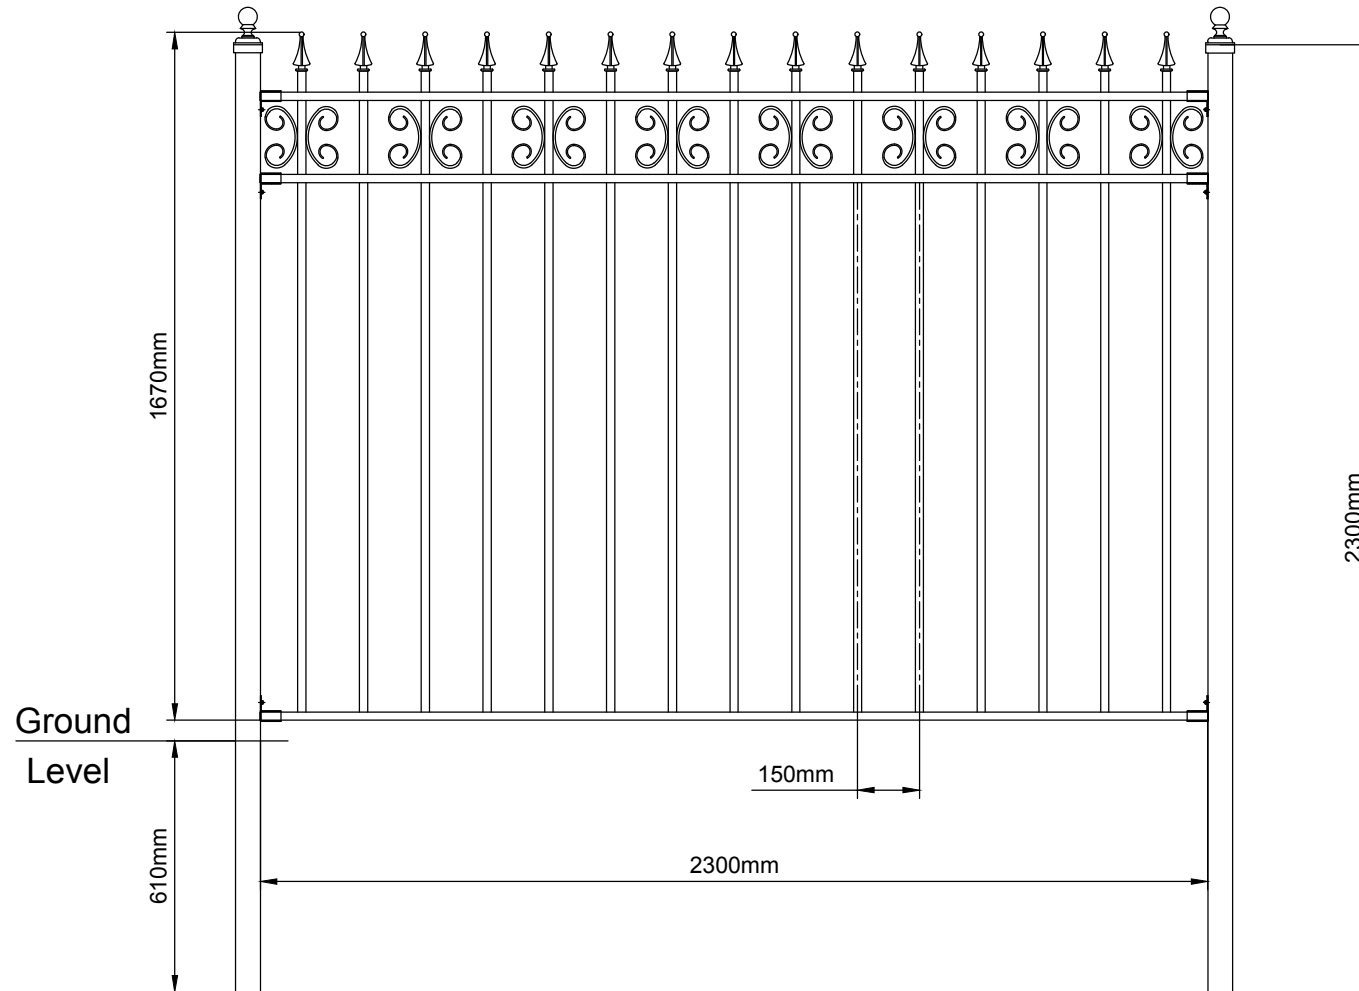

**SPECIFICATION:**

- HORIZONTAL FRAME : 40mm x 20mm RECTANGULAR TUBE
- VERTICAL PICKETS : 20mm x 20mm SQUARE TUBE
- DECORATION : 18mm x 5mm FLAT BAR

**FINISH SPECIFICATION:**

- FULLY HOT DIP GALVANIZED ASTM A123/A 123M-08 (80→120 μm THK)
- POWDER COATING : BLACK / SMOOTH / MATTE 25+-5/RAL 9005 (60→80 μm THK)

**ACCESSORIES SUPPLIES WITH SET:**

- FENCE BRACKET #1: 40 x 20 x 6 SET
- SPEAR HEAD x 1 SET

**ACCESSORIES ORDER SEPARATELY IF REQUIRED:**

- FENCE POST SET PCE : BALL TOP - 60 x 60 x 2300mm Long x 2

MASTERWORKS  
G A T E S

**Masterworks Gates**

[www.masterworksgates.com.au](http://www.masterworksgates.com.au)

Title : Fence Panel SET : Kensington 2300mm Gap Width x 1670mm High