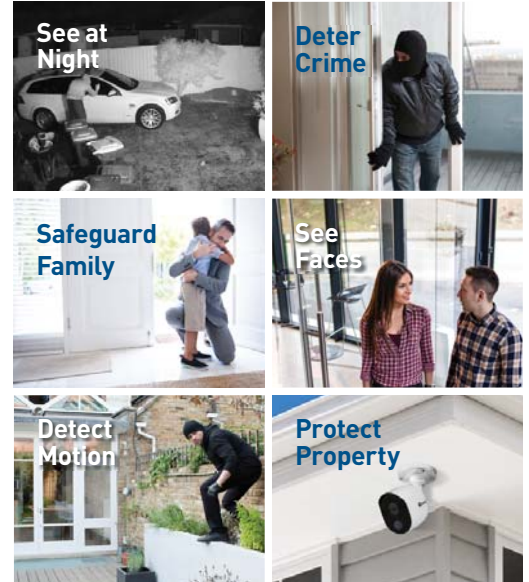

Code

Swann Code	SWDVK-415904
------------	--------------

+ Based on 15% motion events at lowest settings

* Monitor, tablet and mobile phones not included. Not all handsets supported

Note: Trademarks are properties of their respective owners

What can I do with this system?

Know What's Happening, Faster

SMART
SEARCH

Onscreen Activity
Tracking & Playback

Identify activity in doorways & other key locations including windows, stairwells, driveways & more.