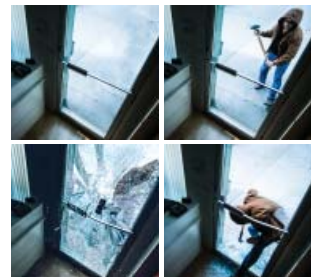

QuickReview™

Review different periods of time from the same camera in a multiview mode