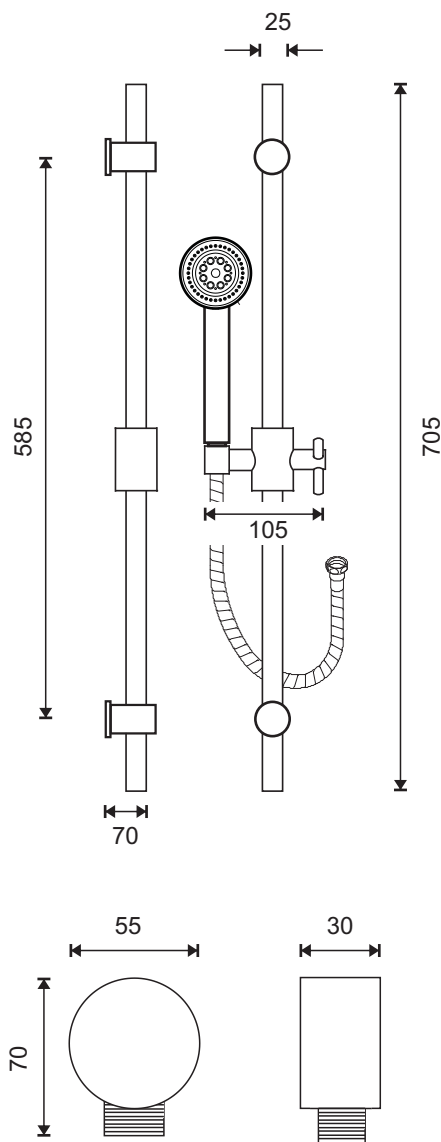

AZZURRA

BATHROOM FURNITURE

UNIVERSAL SHOWER RAIL SET

Wall Elbow

Description :

Shower rail set (5 function) with self cleaning hand piece and metal hose including wall elbow

Model No: 986202C

WELS: 3 Star / 9 lpm

Finish: Polished Chrome

Weight: 1.6kg

Warranty: Refer to Website

Catalogue & technical specifications available at www.azzurra.com.au